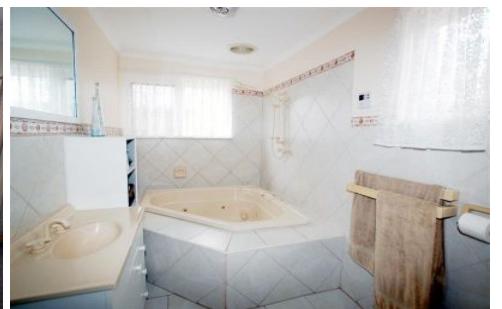

MAGAIN

19 Edison Road BEDFORD PARK SA

4 3 4

So close to Flinder's Medical Centre, Flinder's Uni, Marion Shopping Centre, 10mins to the city close to great public transport, this home has all you need for a busy family.

Type : House

View : <https://www.magain.com.au/property/19-edison-road-bedford-park-sa/8421641>

Comprising 3 double bedrooms, built in robes, stunning high ceilings, huge and modern kitchen, large lounge/family room, 2 fantastic bathrooms one with spa bath. All of this plus the added benefit of an EXTERNAL RUMPUS ROOM for that teenager needing space while they study or for those long term guests.

The youngsters haven't been forgotten with the recently updated playground/park area directly across the road from the quiet no through road.

[For full version visit the website](#)