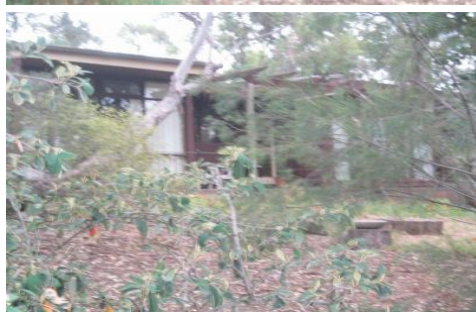

MAGAIN

25 Tester Drive BLACKWOOD SA

3 2 2

This Contemporary style one owner solid brick home is sited on a 1189 sqm near level corner allotment with a delightful outlook. The living areas have picture windows to take in the North facing aspect.

Polished Jarrah floorboards and high ceilings feature throughout this split level home which offers a formal lounge and dine, study with open fire place and bar, kitchen with ample cupboards and upgraded appliances, two double bedrooms (could be 3) with robes, ensuite to main and a family room which opens out to a timber decked entertaining area. An added bonus is a separate rumpus room/ teenage retreat. Carport UMR plus lock up garage.

Type : House
Building Size : 15 sqm
Land Size : 1189 sqm
View : <https://www.magain.com.au/property/25-tester-drive-blackwood-sa/8421693>

Jane Nelson
08 8277 1777