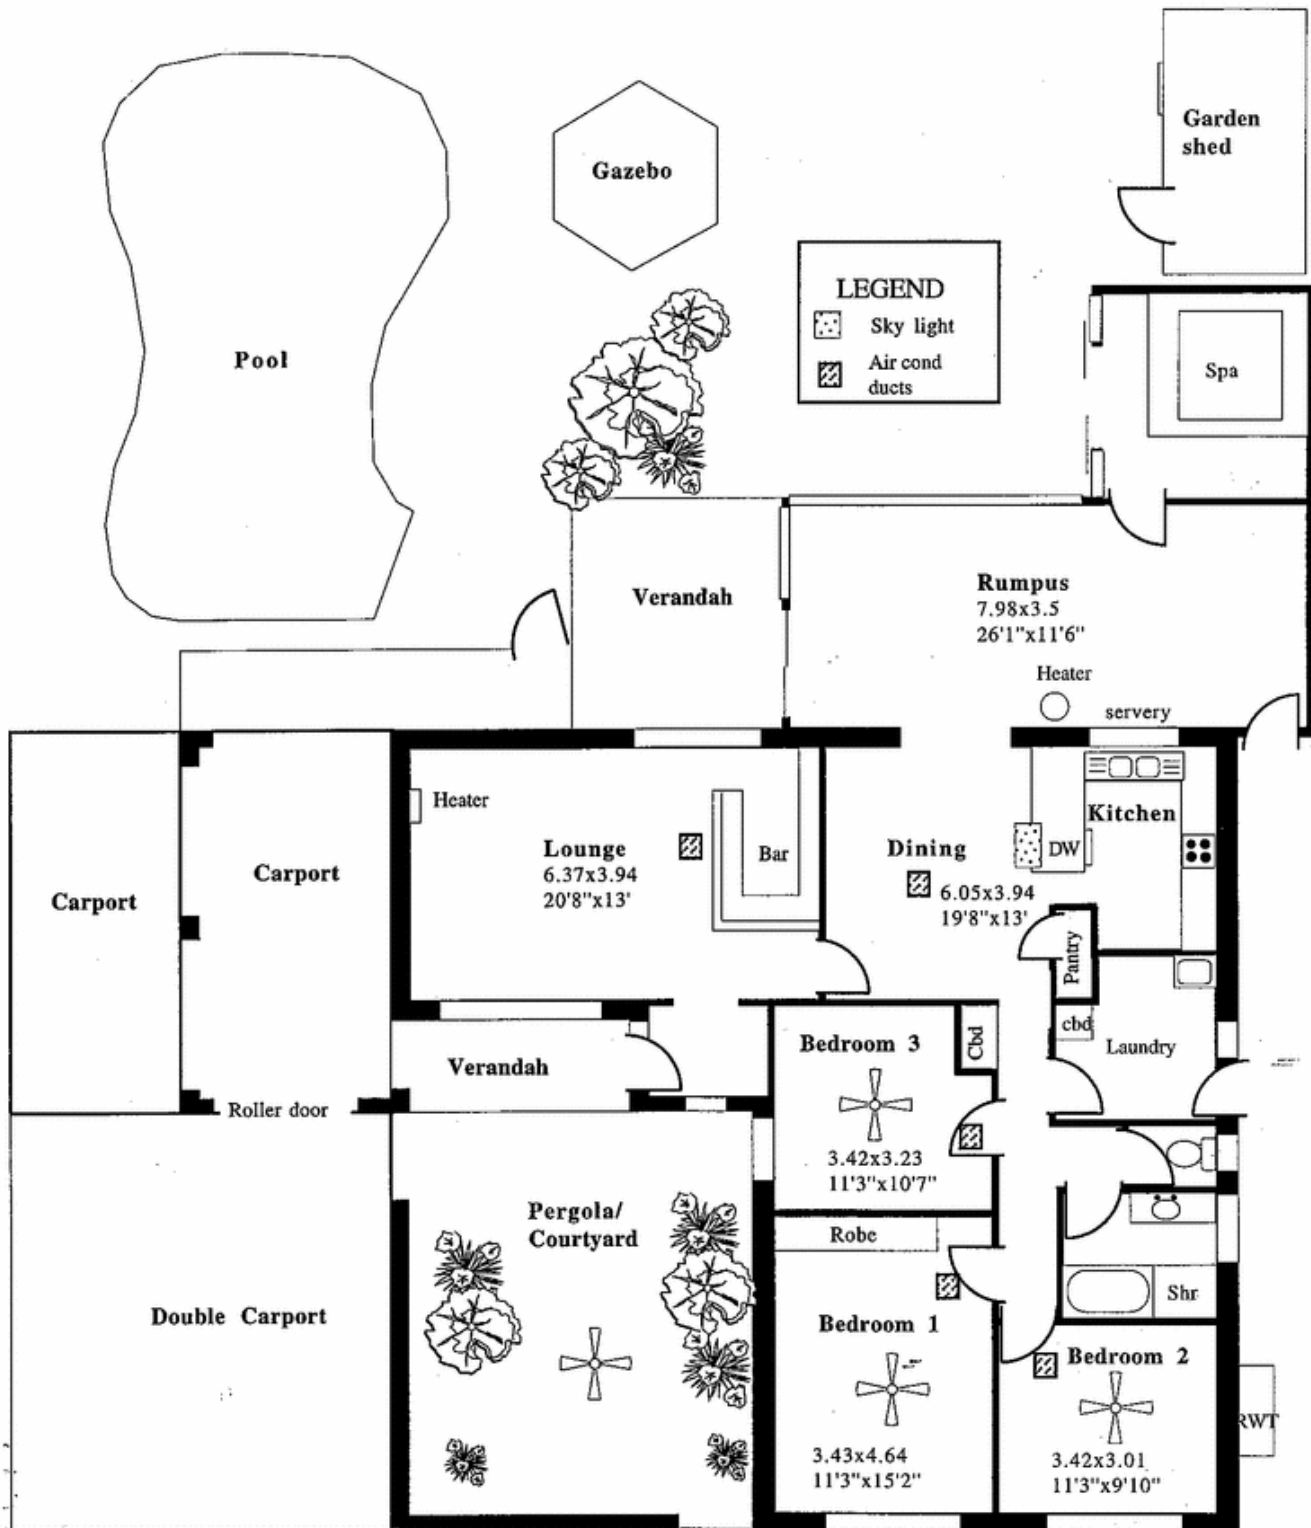

Jane Nelson
08 8277 1777