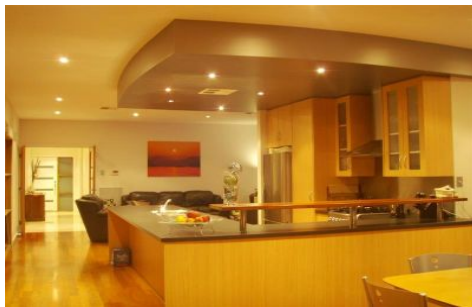

MAGAIN

9 Captain Place SHEIDOW PARK SA

3 2 2

You will be the envy of all your friends in this uniquely designed home. Offering such a versatile floorplan, great for the family, excellent for the entertainer, ideal for the professional or retiree couple.

This stunning home offers quality living at its best. Offering three double bedrooms, master suite boasting a large ensuite with double shower and a massive walk in robe ladies you won't believe your eyes! With superior fixtures and fittings throughout and every corner covered, this home is ready for you to just move in.

The striking feature door opens to the wide Italian tiled hallway and leads through to the very spacious open plan lounge, kitchen and dine. The kitchen with stainless steel

[For full version visit the website](https://www.magain.com.au/property/9-captain-place-sheidow-park-sa/8421858)

Type : House
Building Size : 21 sqm
Land Size : 450 sqm
View : <https://www.magain.com.au/property/9-captain-place-sheidow-park-sa/8421858>