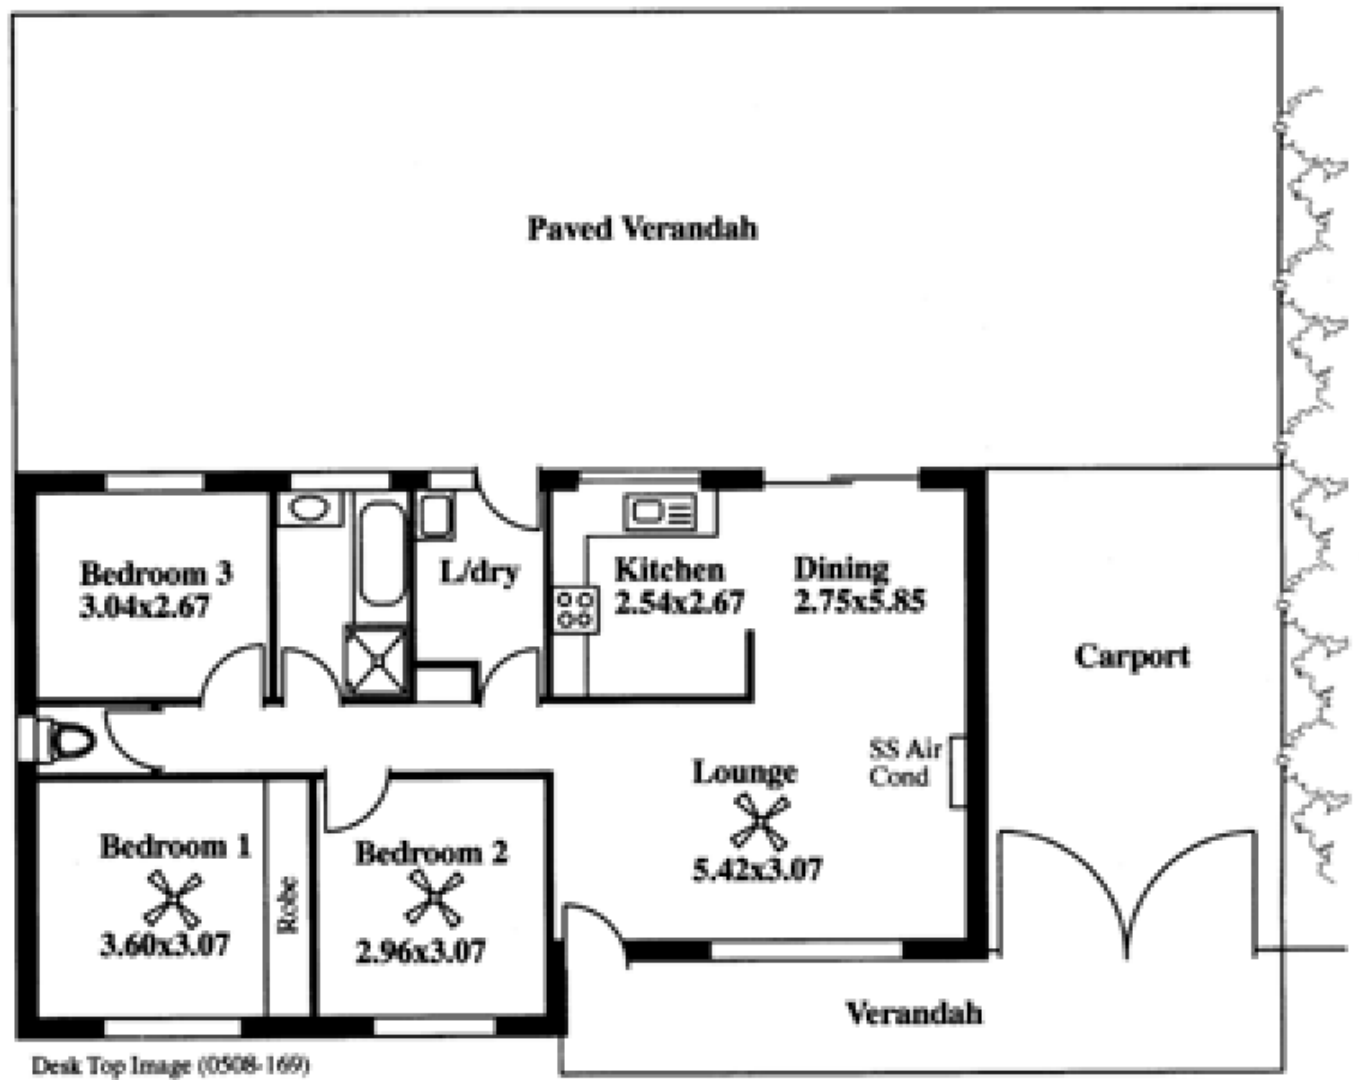

MAGAIN

6 Ellis Avenue MORPHETT VALE SA

3  1  1 

One for those who love entertaining and great value! This three bedroom home is ideal for the young couple or family. Featuring three bedrooms, master with built in robes, lounge and dine area with split system heating and cooling and practical kitchen. Outside is a huge undercover paved entertaining area for year round enjoyment, lawn for the kids or pets and a fenced, sparkling swimming pool for those warmer months. Only a short walk to the local park and minutes to all amenities, this property is a great investment for the future. For further information or to arrange an inspection please phone 0415633989

Type : House
Building Size : 11 sqm
Land Size : 650 sqm
View : <https://www.magain.com.au/property/6-ellis-avenue-morphett-vale-sa/8421932>

Desk Top Image (0508-169)