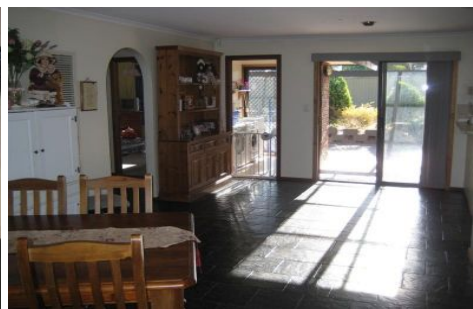

MAGAIN

4 Hazelwood Court MORPHETT VALE SA

3 2 1

Located on a large 800 sqm block in this popular estate only minutes to shops, Woodcroft College and transport is this attractive and spacious home that offers a great floorplan for the young couple or family. Featuring three bedrooms, master with ensuite and walk in robe, formal lounge/dine with ducted cooling and gas heating, kitchen overlooking the family/meals area and plenty of room outside under the paved pergola for entertaining as well as side access for off street parking of cars/boats etc. All this at an affordable price - wether you are looking for room to move or scaling down, this lovely home is for you!