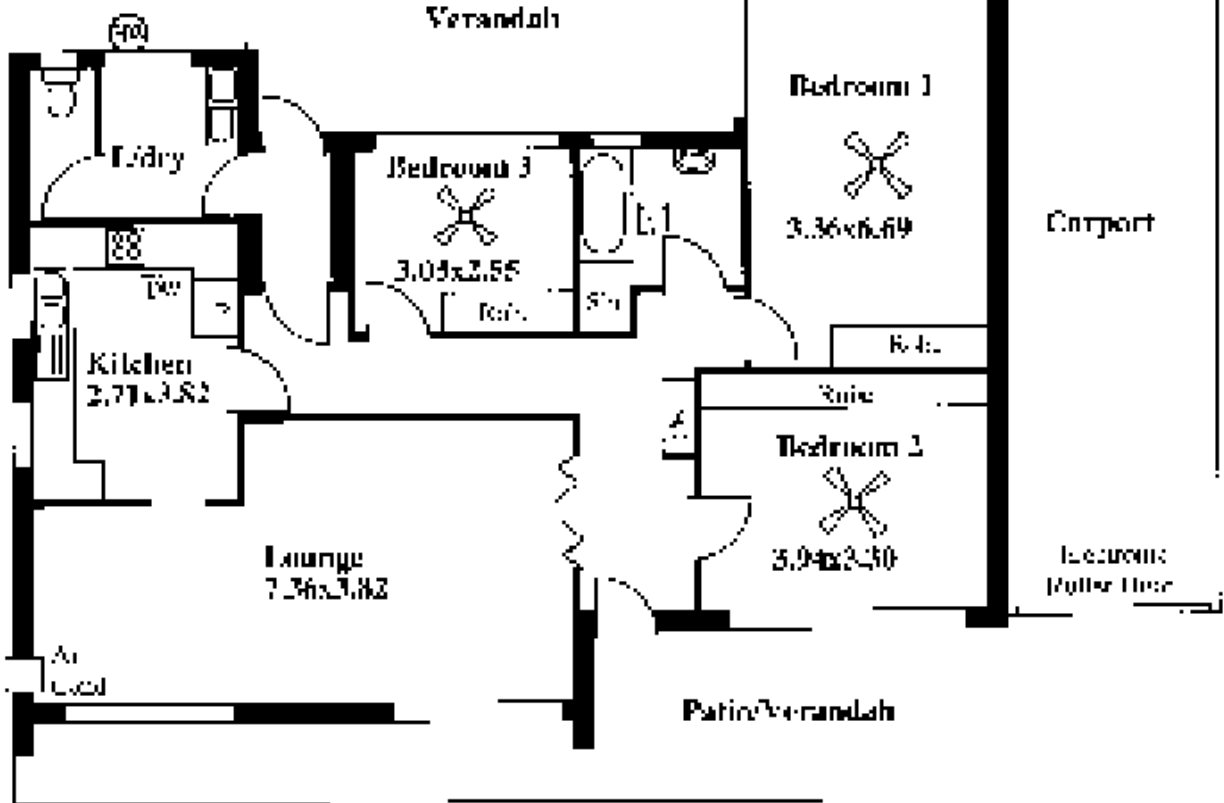

## 7 Parkwood Grove MITCHELL PARK SA

3  1  2 

This beautifully presented 3 bedroom home (all bedrooms with built in robes) offers a reverse cycle air conditioning in formal lounge and dining room, timber kitchen with dishwasher and separate toilet and large laundry.

Outside there is the bonus of an external rumpus, ideal for family get-togethers or BBQ, there is also the double length carport with auto roller door, rear pergola for entertaining and tool shed.

All this and being so close to transport and shops, this home is currently rented until December 2008.

Shade House Plants

Shade House

Garden shed

LEGEND  
[Symbol] Key plan

Shade Area

Carport

Electronic Roller Door

Patio/Verandah