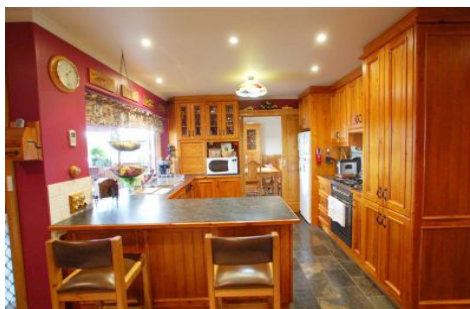

MAGAIN

13 Kyre Street ABERFOYLE PARK SA

4  1  2 

The current owners have lovingly and tastefully renovated this home and have created a delightful ambiance with the extra use of timber throughout.

Boasting new skirting boards, architraves and doors, it also has a new Alby Turner timber kitchen with ample cupboards and integrated Miele dishwasher and a picture window to the outdoor area with hot tub and BBQ.