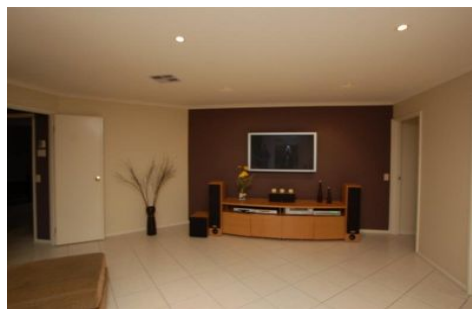

MAGAIN

50 Foxfield Drive ONKAPARINGA HILLS SA

4 2 2

Open for Inspection Sat 2nd May 2.00-3.00pm

This deceptively spacious home is an absolute surprise inside. Superbly presented and offering real room to move it will impress from the moment you step in to the formal lounge and separate dining both with feature walls and stunning floor tiles which flow throughout the large open plan living areas.

The fabulous new kitchen has all the "I wants" for the gourmet chef - walk in pantry, stainless steel appliances, fantastic cupboards and bench space, dishwasher and more!. The casual meals and family room are adjacent to this.