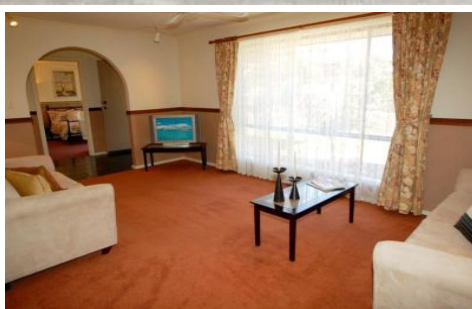

## 40 Spinnaker Circuit SHEIDOW PARK SA

3  1  1 

This impeccably presented 3 bedroom (built in robes) home is a must to see. You will be impressed from the moment you see this home. With great street appeal this quality residence will make a fantastic start for the first home buyer or an ideal investment for the astute investor.

The superb residence features a spacious formal lounge & dine, large rumpus/games room with built in bar and full length built in storage robes and kitchen that overlooks the homes casual meals area and family room.