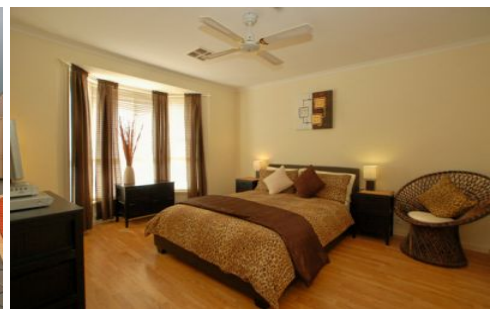

MAGAIN

2 Noosa Court SEAFORD RISE SA

3 2 2

An impeccably presented home that will appeal to the most fastidious buyers, peacefully situated in a cul-de-sac of high quality new homes, and just minutes from facilities and excellent beaches.

Superbly finished both inside and out, the Hickinbotham 'Kingsborough' home boasts three double bedrooms - all with robes, master with stylish ensuite and bay window.

In addition to the formal lounge, there are large open plan family, dining and kitchen (dishwasher) areas at the rear of the home, all boasting high standards in fixtures and fittings.

Ducted reverse cycle air conditioning is a feature

[For full version visit the website](#)

Type : House
Building Size : 19 sqm
View : <https://www.magain.com.au/property/2-noosa-court-seaford-rise-sa/8422255>