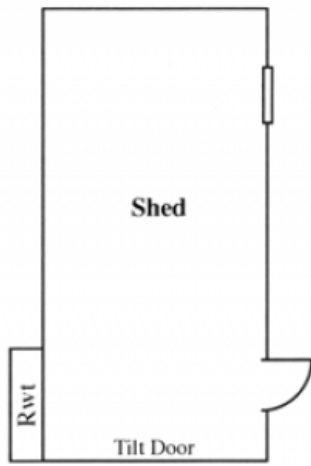

LEGEND

- Sky light
- Air cond ducts