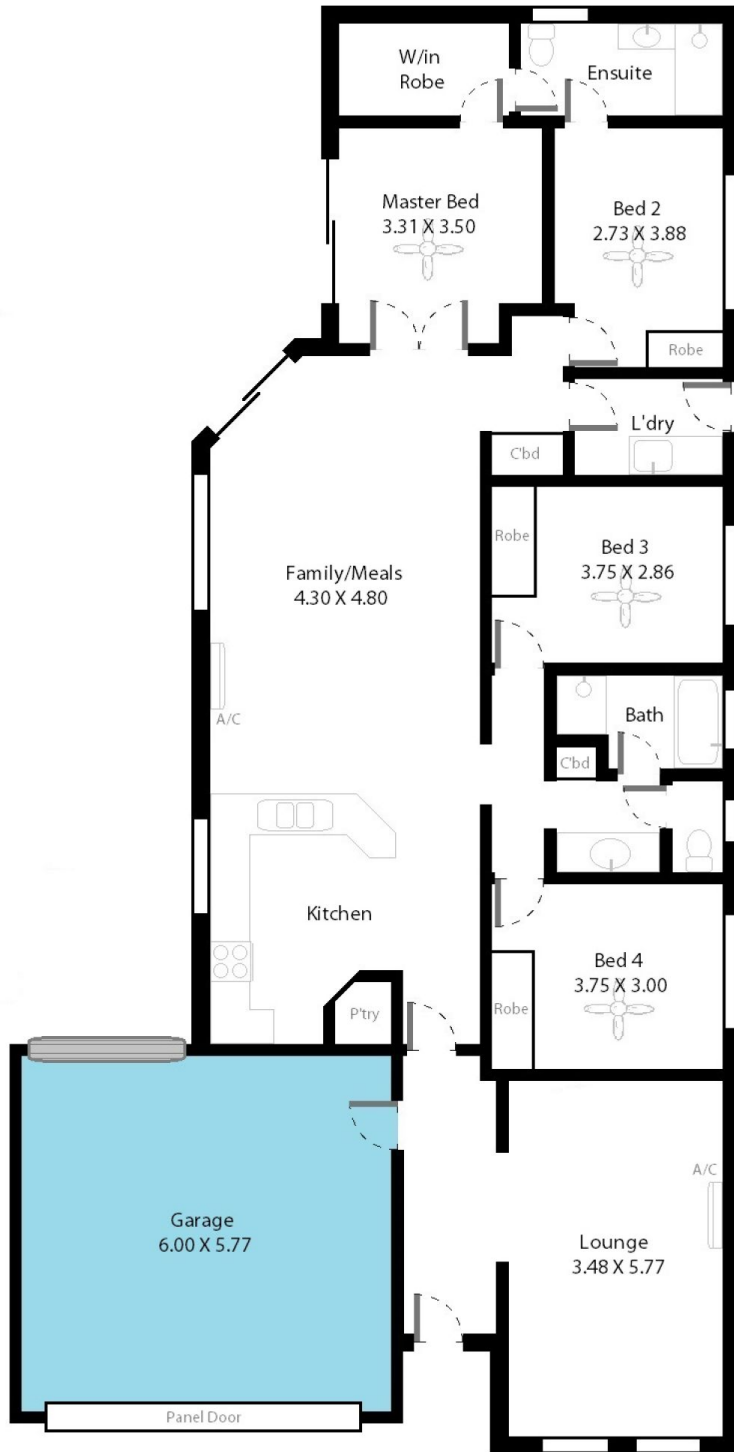

22 Hamley Street Morphettville, South Australia.

Picture intended as a reference only. Any specific measurements required should be obtained by an independent surveyor.