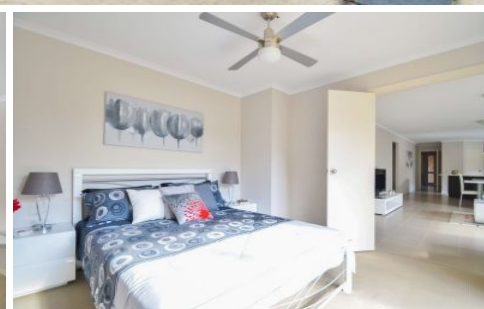

MAGAIN

22 Hamley Street MORPHETTVILLE SA

4  2  4 

fresh on the market & picture perfect, two big separate living areas, extra large and four bedrooms with two bathrooms, a big drive through lockup double garage and all the extras, ideal for those that enjoy entertaining all year round and beautifully presented throughout.

the home offers a large separate formal lounge and dining area, separate family room with tiled floors and second meals areas, master bedroom with lovely separate ensuite bathroom plus walk in robes, plus lovely big kitchen with walk in pantry & dishwasher.

with high ceilings throughout, all four bedrooms offer neutral decor and each bedroom has built in robes, color coordinated floor coverings and bedrooms three and four

[For full version visit the website](https://www.magain.com.au/property/22-hamley-street-morphettville-sa/8422540)