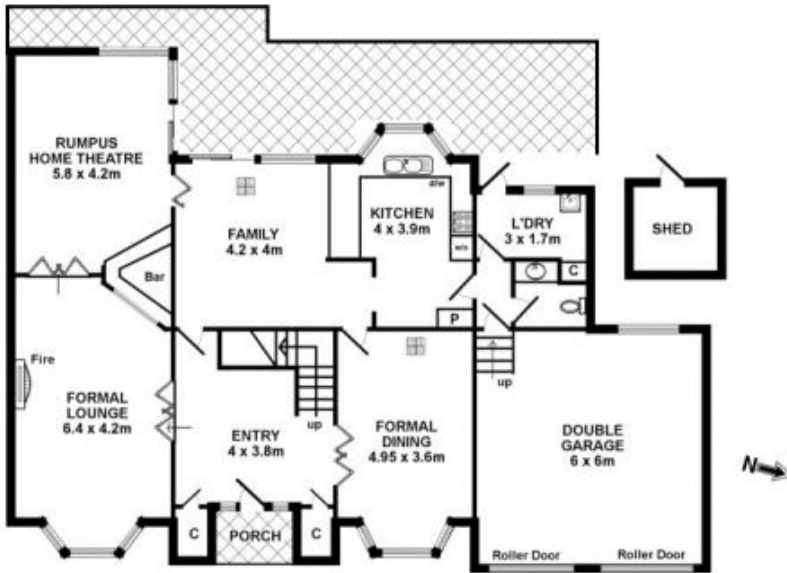

The large family/billiard/home theatre has a bar with servery through to the living areas - perfect for entertaining! The family size kitchen with new stainless steel appliances adjoins the casual dining area and has direct access to the formal dine.

Also on this level is the laundry, 3rd WC and direct access to the double garage with extra high ceiling.

Upstairs are four bedrooms (three are double) and all have

[For full version visit the website](https://www.magain.com.au/property/50-kingfisher-circuit-flagstaff-hill-sa/8422543)

Type : House
Building Size : 32 sqm
Land Size : 984 sqm
View : <https://www.magain.com.au/property/50-kingfisher-circuit-flagstaff-hill-sa/8422543>

Jane Nelson
08 8277 1777

↑
up

GROUND FLOOR

↓
Approx 4.3m
To
Deck

FIRST FLOOR