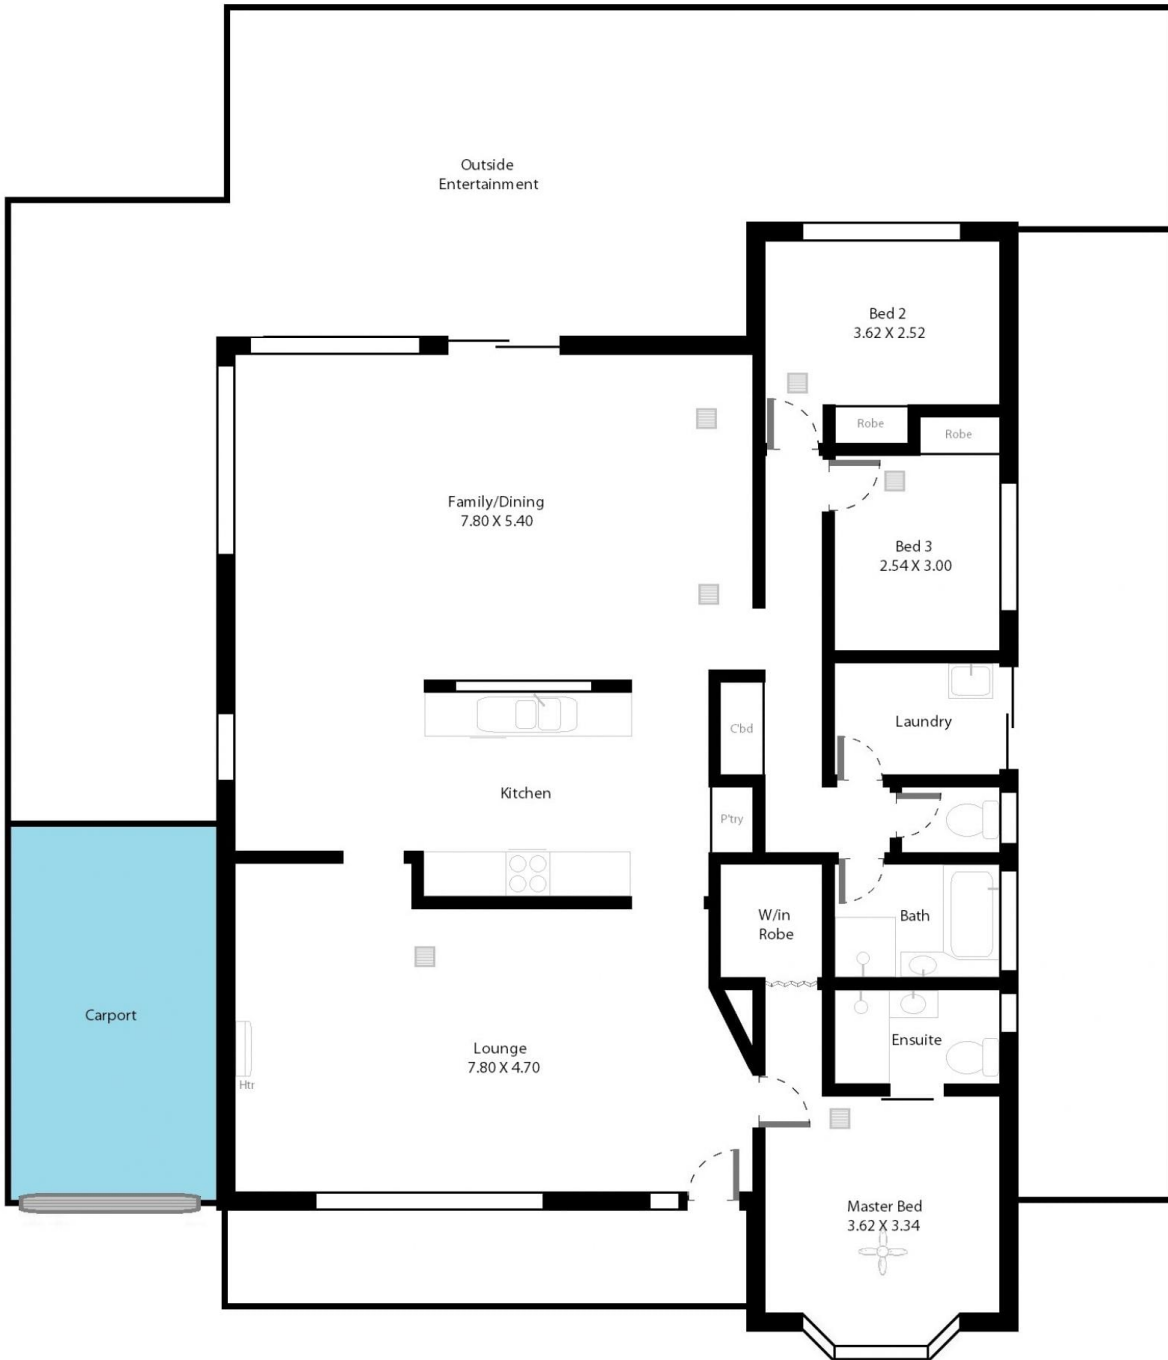

18 Gateachre Brow Onkaparinga Hills, South Australia.

Picture intended as a reference only. Any specific measurements required should be obtained by an independent surveyor.