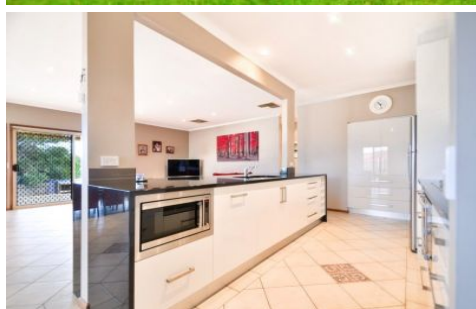

MAGAIN

18 Gateacre Brow ONKAPARINGA HILLS SA

3 2 2

Sited in an outstanding location, this spacious Stone fronted character home will impress the buyer looking to just move into a delightful family home and enjoy.

A large lounge with gas log fire welcomes you and takes you through to the fabulous brand new kitchen with integrated dishwasher & microwave, stainless steel appliances, marble bench tops and loads of two pack cupboards.

This overlooks the huge family room and dine area both of which open out to a large rear undercover entertaining area with blinds.

There are three bedrooms with robes and an ensuite bathroom to the main.

[For full version visit the website](https://www.magain.com.au/property/18-gateacre-brow-onkaparinga-hills-sa/8422551)

Type : House
Building Size : 18 sqm
Land Size : 815 sqm
View : <https://www.magain.com.au/property/18-gateacre-brow-onkaparinga-hills-sa/8422551>