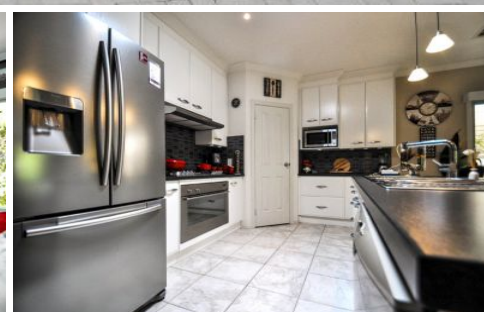

# MAGAIN

20 Heritage Drive SHEIDOW PARK SA

3 2 2

Wow! This deceptively spacious home really has that WOW factor. Built by Fairmont Homes in 2007 and sited in Southbank Estate amongst other quality homes, it offers approx. 181 sqm of luxury living.

Simply stunning both inside and out. The floorplan makes for easy living with its 2.7 m ceilings, ducted gas heating and ducted evaporative cooling. There are ample built ins and quality tasteful decor throughout.

The tiled entrance leads through to the fabulous open plan living area with home theatre section, dining area and well designed kitchen with pantry & stainless steel appliances including dish drawers.