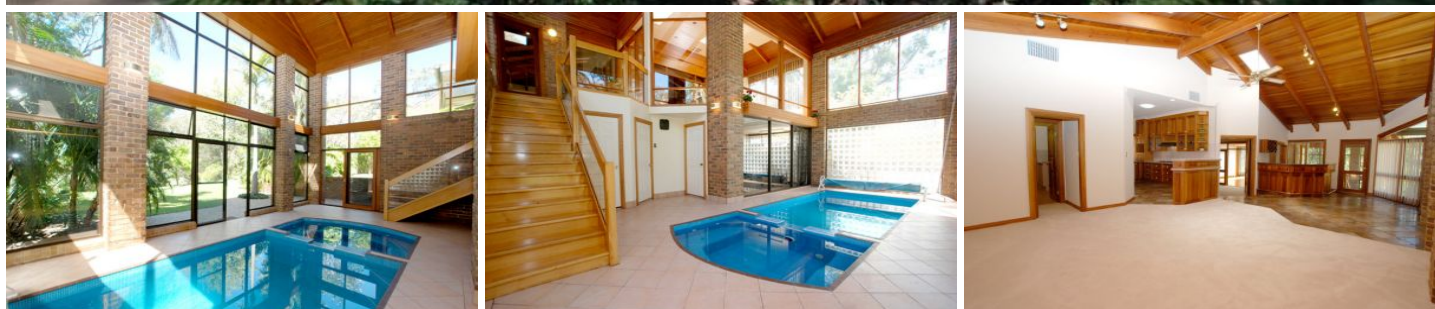

MAGAIN

69 Kingfisher Circuit FLAGSTAFF HILL SA

5 🚗 3 🚗 4 🚗

Price reduced for genuine sale.

This sensational architecturally designed home is an absolute pleasure to present and offers an opportunity to stand out from the crowd with its wonderful individual design.

Featuring soaring Western Red timber ceilings and floor to ceiling windows throughout the spacious open plan living areas, the residence also boasts new carpets and freshly painted throughout.

Sited abutting Sturt Gorge and with direct access to the natural reserve, it offers a truly tranquil and idyllic setting. The wide entrance leads into a massive open plan living which incorporates a well designed "wet bar" and open