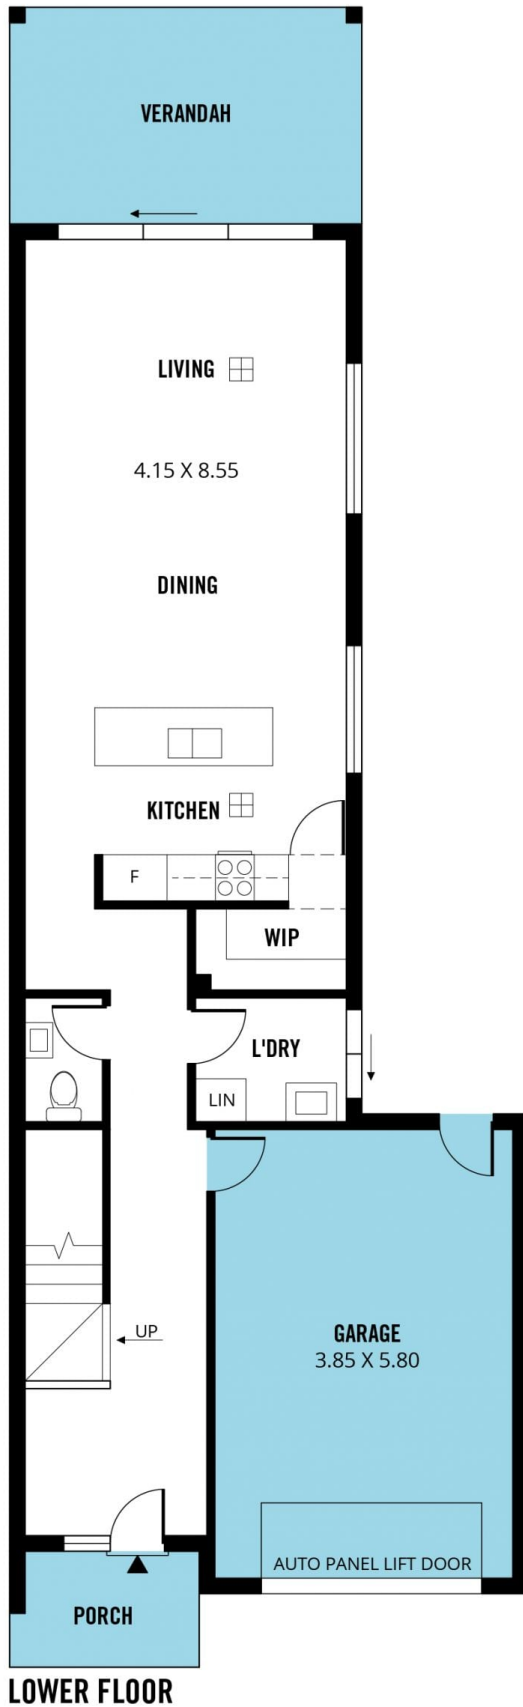

Scale in metres. This drawing is for illustration purposes only. All measurements are approximate and details intended to be relied upon should be independently verified.

Produced by **The Fotobase Group**