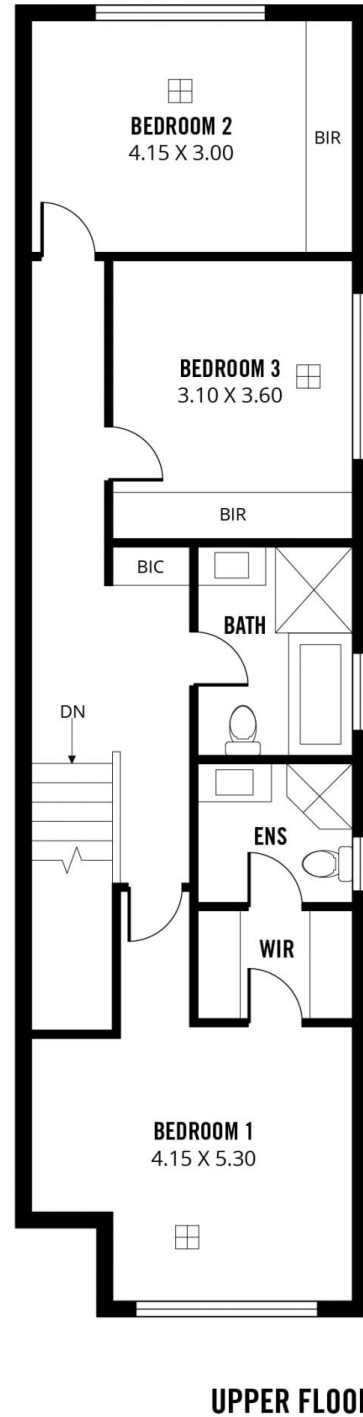

Scale in metres. This drawing is for illustration purposes only. All measurements are approximate and details intended to be relied upon should be independently verified.

Produced by **The Fotobase Group**