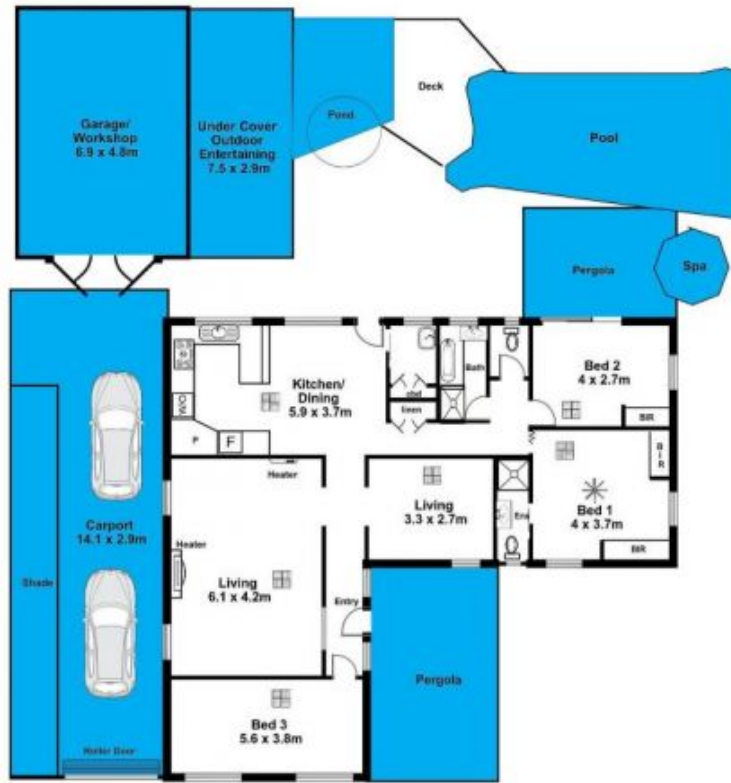

Areas	
Living	135
Outdoor	26
Garage	33
Carport	60
Total Approx area 246 sqm