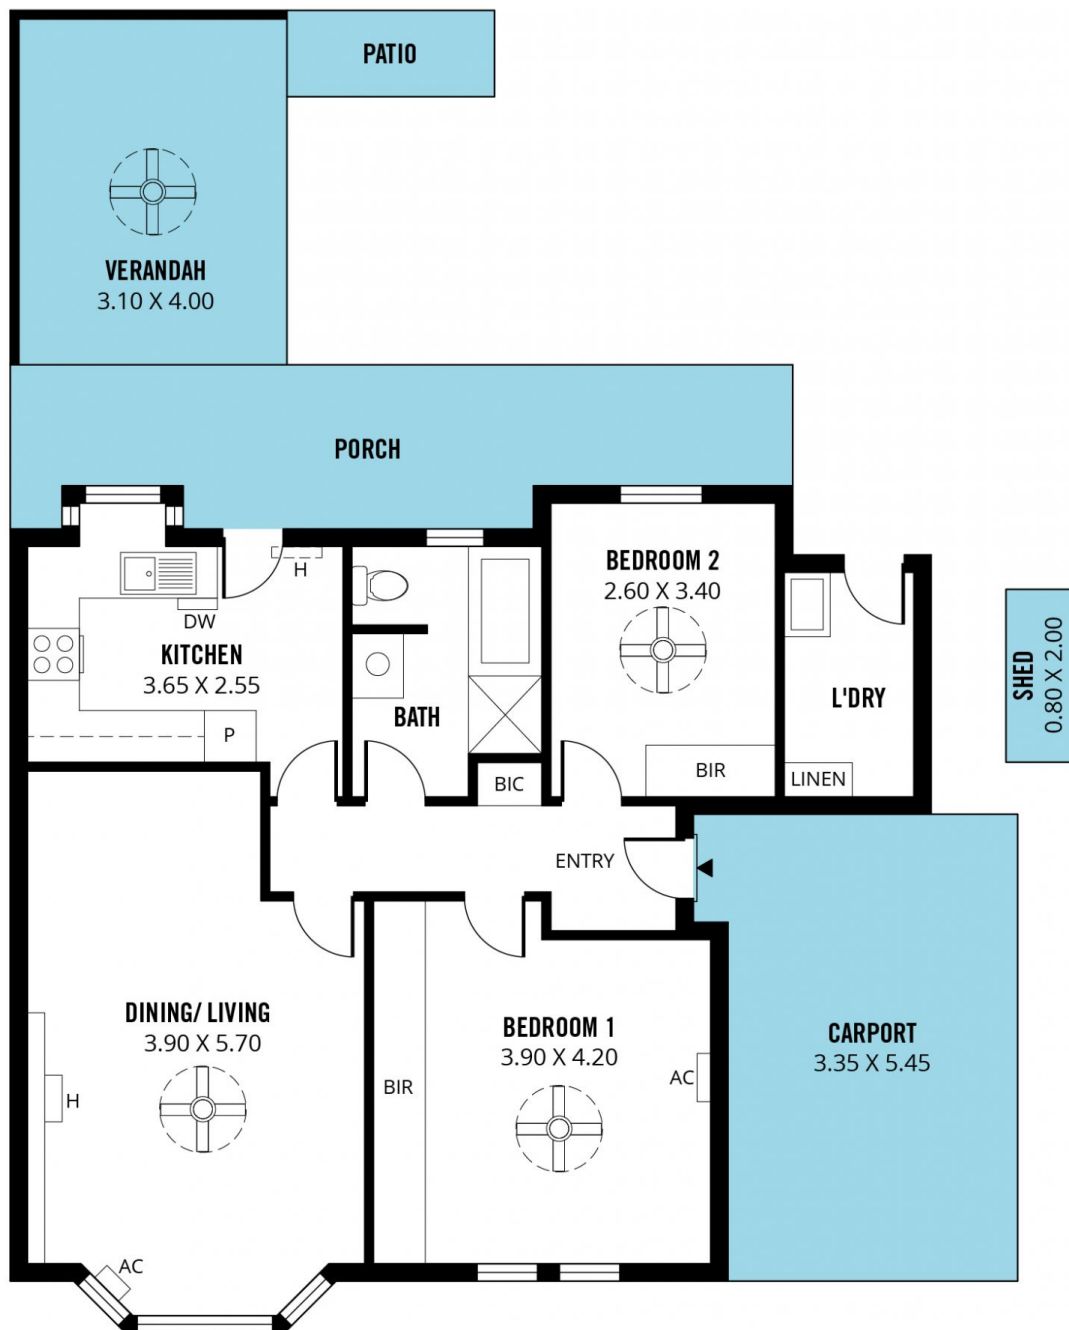

Scale in metres. This drawing is for illustration purposes only. All measurements are approximate and details intended to be relied upon should be independently verified.

Produced by **The Fotobase Group**