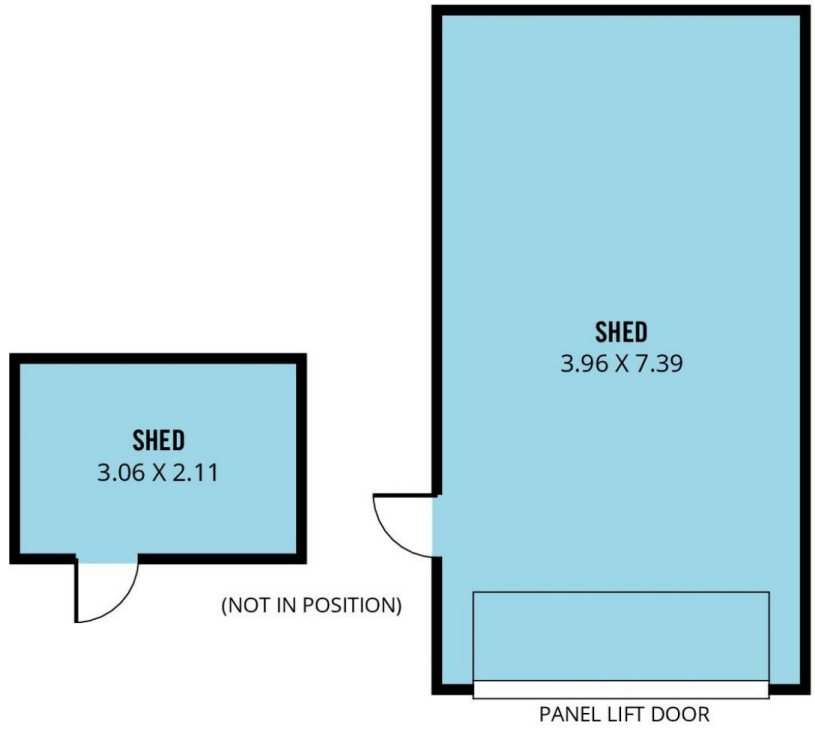

Scale in metres. This drawing is for illustration purposes only. All measurements are approximate and details intended to be relied upon should be independently verified. Produced by **The Fotobase Group**