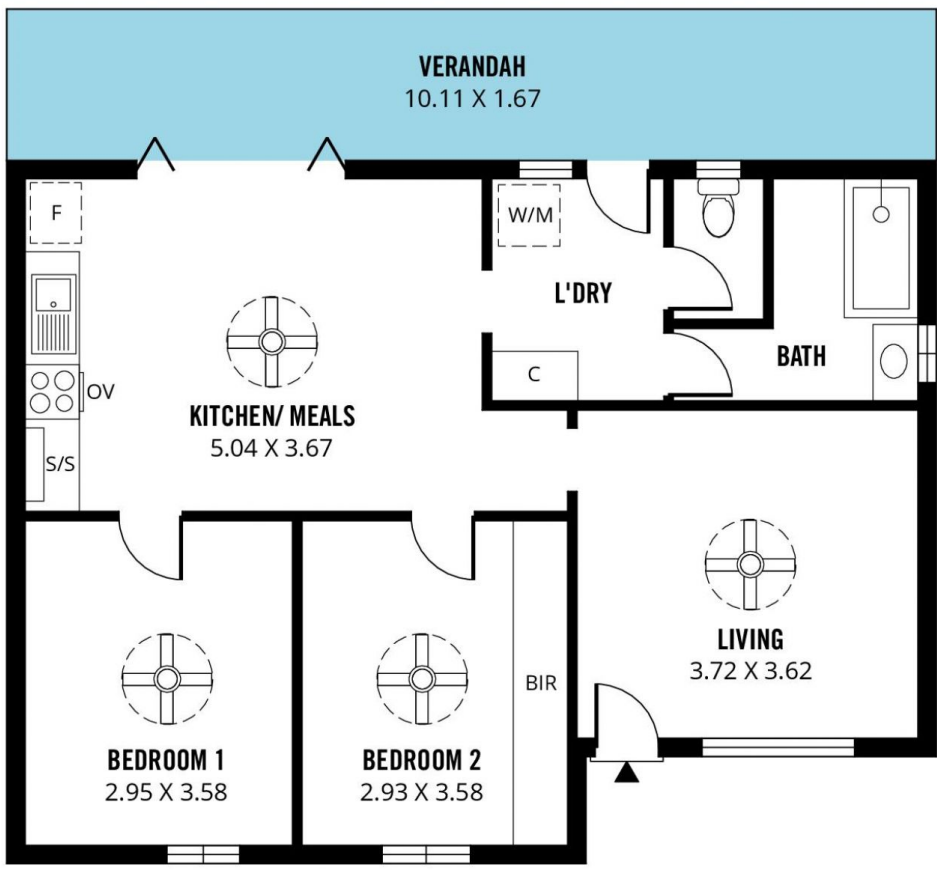

Scale in metres. This drawing is for illustration purposes only. All measurements are approximate and details intended to be relied upon should be independently verified. Produced by **The Fotobase Group**