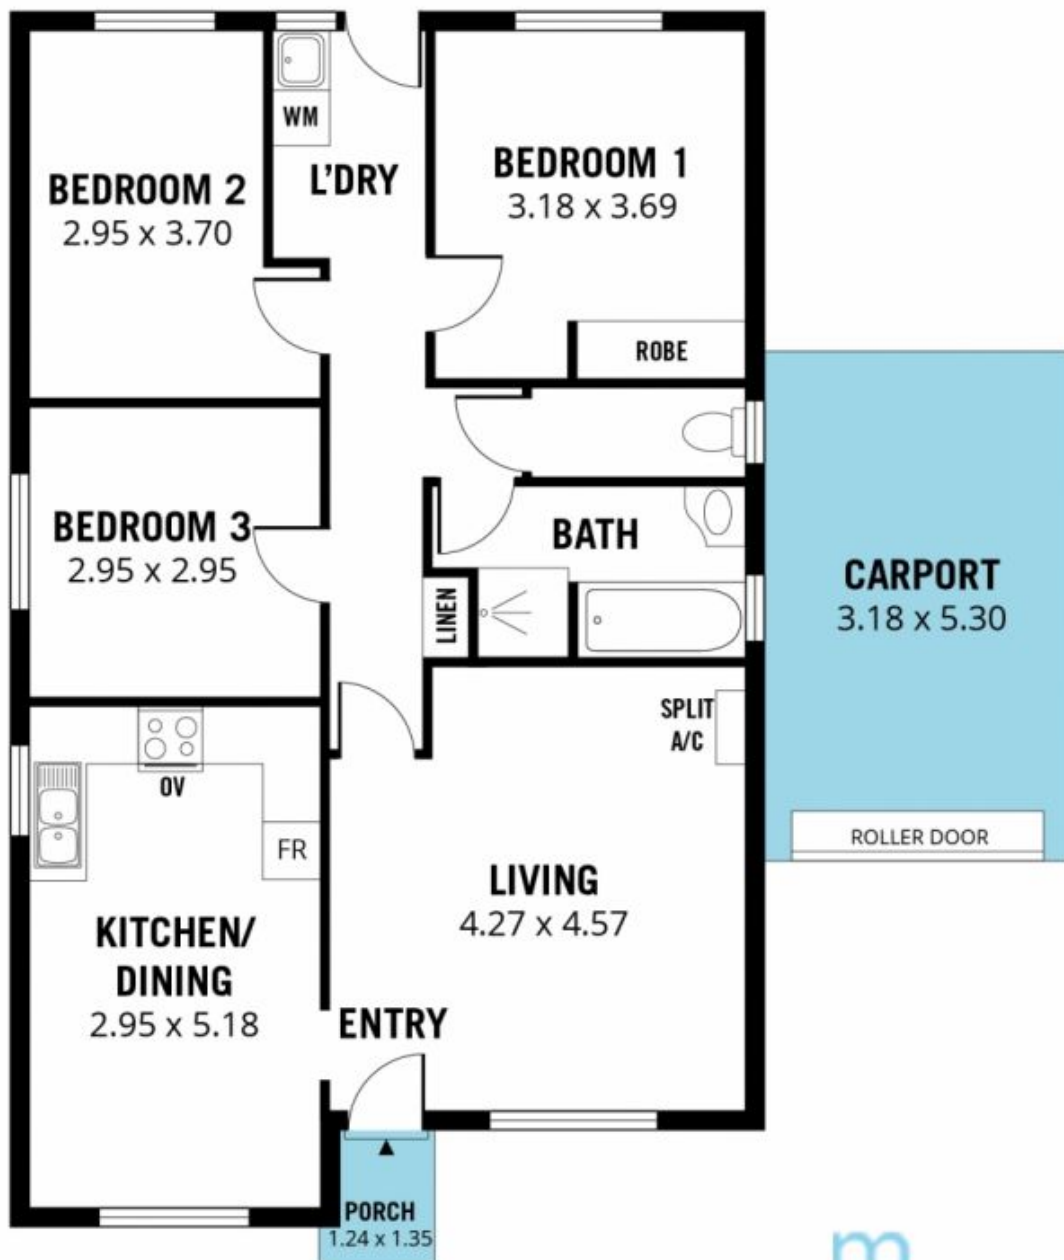

Scale in metres. This drawing is for illustration purposes only. All measurements are approximate and details intended to be relied upon should be independently verified.

Produced by **The Fotobase Group**