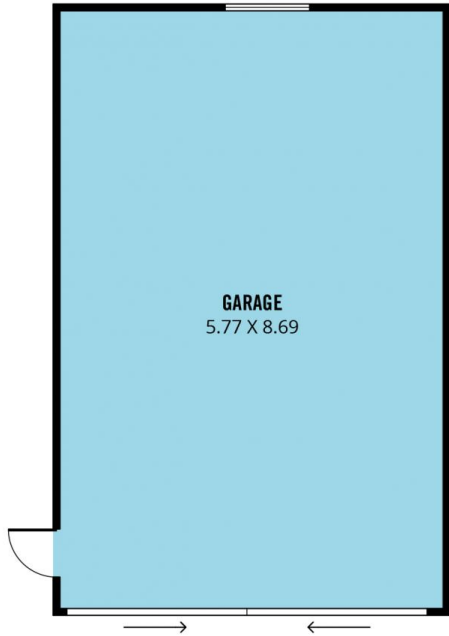

MAGAIN

12 Kantalpa Grove Morphett Vale SA

3  1  2 

FAST FACTS:

- > \$570 per week rent
- > available 03/05/2024
- > sorry, no pets

DESCRIPTION:

- > perfectly located directly opposite a large park, complete with play ground this property offers more than simply bricks and mortar
- > this property offers an enviable lifestyle that will have very broad appeal for the growing family
- > featuring 3 good sized bedrooms, 2 toilets and recent updates to both kitchen & laundry areas means that you can just move in and enjoy
- > double carport with drive through access through to a

[For full version visit the website](#)

Type : House
Building Size : 112 sqm
Land Size : 734 sqm
View : <https://www.magain.com.au/property/12-kantalpa-grove-morphett-vale-sa/8422965>

Kate Riordan
82771777

<https://www.magain.com.au>
Magain Real Estate

765 Marion Road Ascot Park SA
08 8277 1777

APPROX. LOCATION

GARAGE
5.77 X 8.69

APPROX. LOCATION

SHED
2.97 X 3.02

Scale in metres. This drawing is for illustration purposes only. All measurements are approximate and details intended to be relied upon should be independently verified.