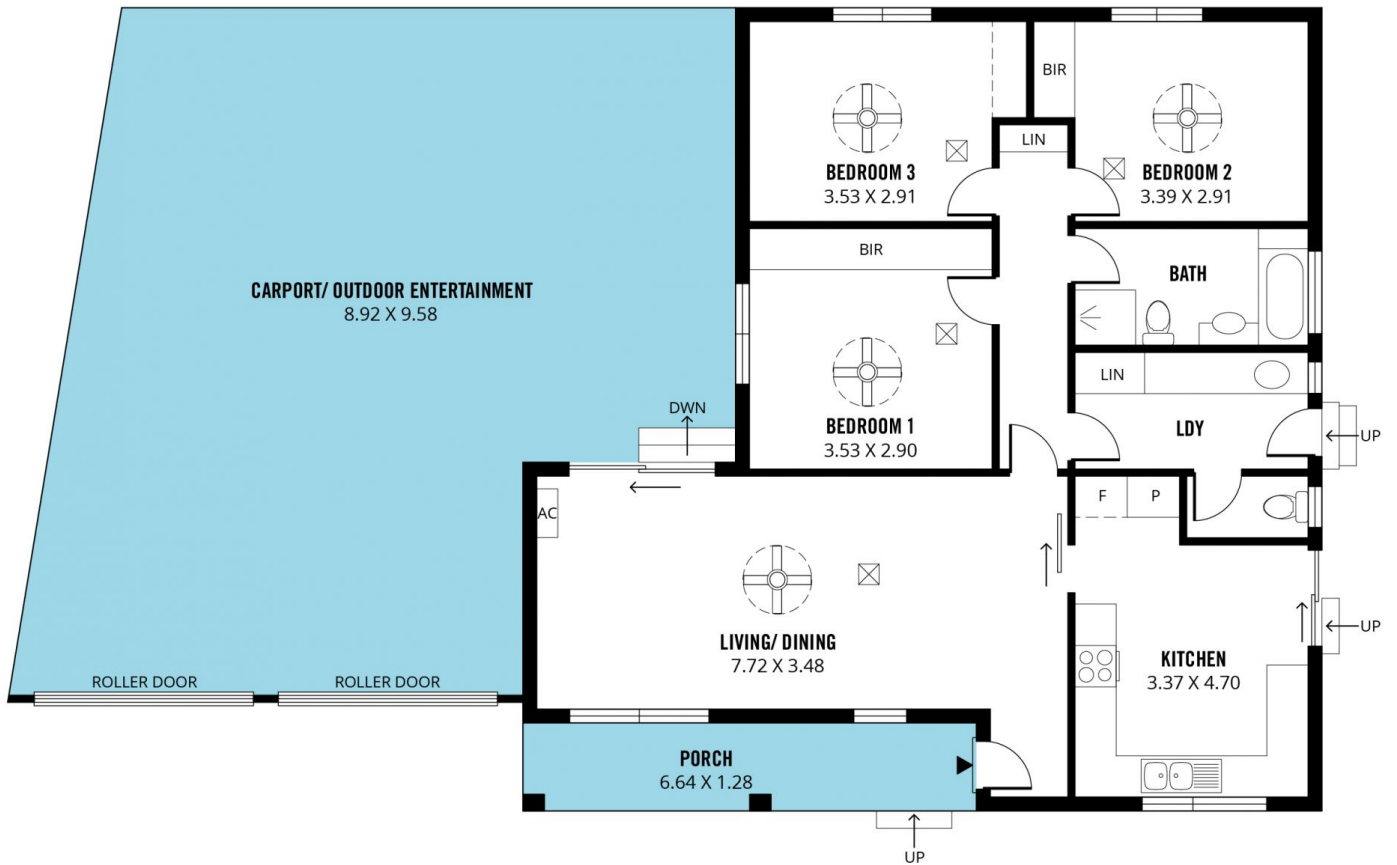

MAGAIN

12 Kantalpa Grove Morphett Vale SA

3  1  2 

FAST FACTS:

- > \$570 per week rent
- > available 03/05/2024
- > sorry, no pets

DESCRIPTION:

- > perfectly located directly opposite a large park, complete with play ground this property offers more than simply bricks and mortar
- > this property offers an enviable lifestyle that will have very broad appeal for the growing family
- > featuring 3 good sized bedrooms, 2 toilets and recent updates to both kitchen & laundry areas means that you can just move in and enjoy
- > double carport with drive through access through to a

[For full version visit the website](#)

Type : House
Building Size : 112 sqm
Land Size : 734 sqm
View : <https://www.magain.com.au/property/12-kantalpa-grove-morphett-vale-sa/8422965>

Kate Riordan
82771777

<https://www.magain.com.au>
Magain Real Estate

765 Marion Road Ascot Park SA
08 8277 1777

APPROX. LOCATION

GARAGE
5.77 X 8.69

APPROX. LOCATION

SHED
2.97 X 3.02

Scale in metres. This drawing is for illustration purposes only. All measurements are approximate and details intended to be relied upon should be independently verified.