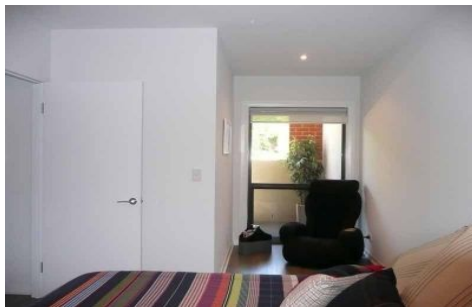

MAGAIN

20/38 Union Street ADELAIDE SA

2  1  1 

PRICE HEAVILY REDUCED!

This interior decorator inspired East End apartment, provides you with the trendy city pad you were looking for. A minutes walk to all the cafes and fashion shopping of Rundle Street. You can also enjoy the close location to the Adelaide University, RAH, and extensive East Parklands.

Type : Apartment

View : <https://www.magain.com.au/property/2038-union-street-adelaide-sa/8423004>

- Large corner balcony
- 2 spacious bedrooms (both with robes)
- hardwood floors
- light filled and spacious
- 95sqm
- Full furniture package included.
- Currently leased for \$490 per week.