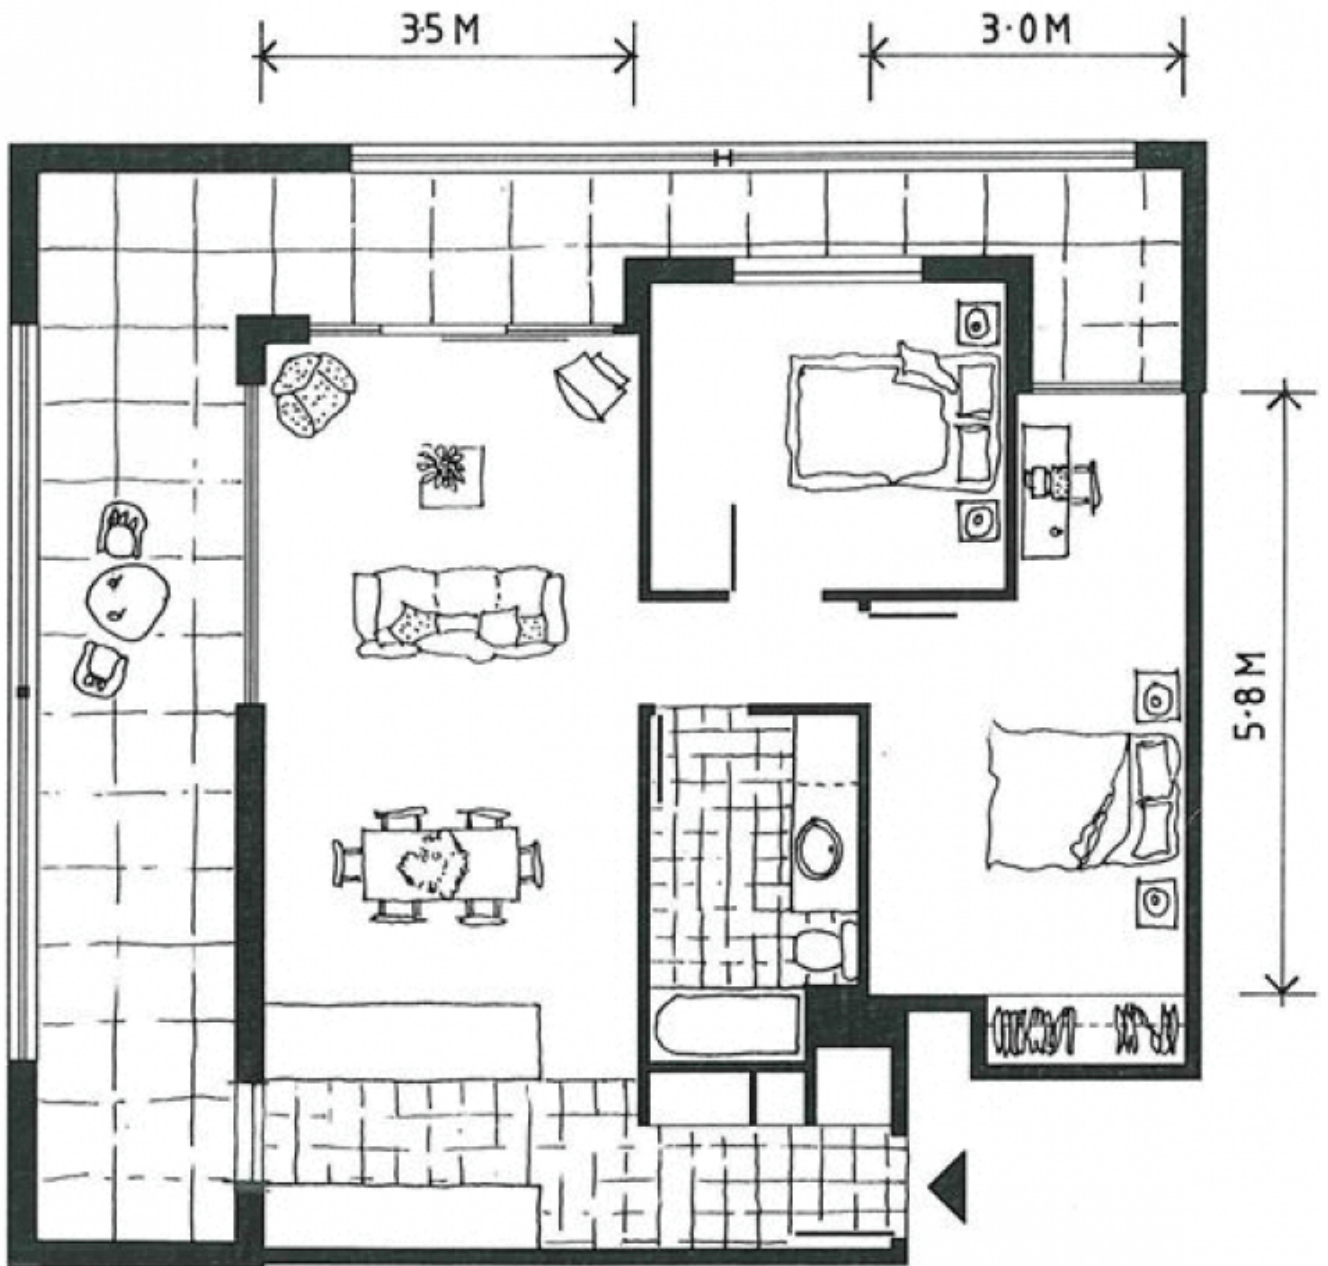

Apartment 20

union
OFF RUNDLE

A LIBERMAN GROUP DEVELOPMENT

Due care has been taken to ensure that the information presented is accurate. Purchasers should, however, be aware that any plans and/or specifications are subject to various approvals and the requirements of construction and that some amendments may be required.