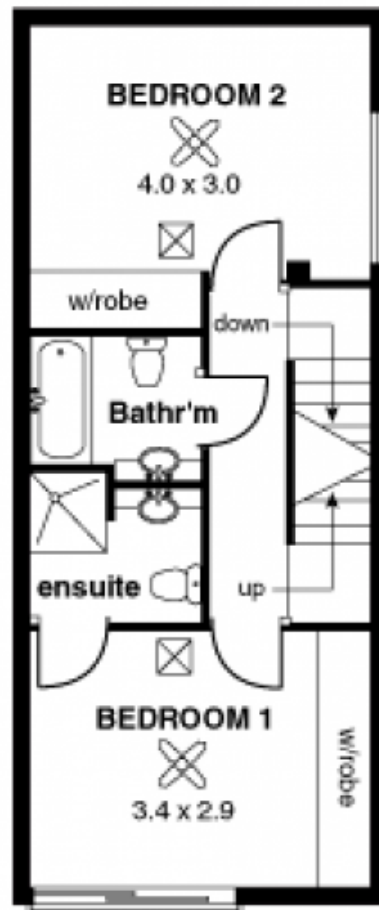

MAGAIN

11 Kings Court ADELAIDE SA

3  2  1 

A GREAT CITY TOWNHOUSE WITH NOTHING LEFT TO DO, EXCEPT ENJOY !!!

This fastidiously maintained property will appeal on many fronts and has

Ground Floor

- Single garage with auto tilt door
- Laundry and extra storage cupboard
- Spacious bedroom / Home office with bir.

First Level

- 2 Spacious bedrooms both with bir
- 2 sparkling bathrooms one as ensuite to main bedroom

Second Level

- Tidy kitchen with stainless steel appliances & dishwasher
- Open plan dining / lounge

Type : Townhouse

Building Size : 141 sqm

View : <https://www.magain.com.au/property/11-kings-court-adelaide-sa/8423058>

[For full version visit the website](https://www.magain.com.au)

<https://www.magain.com.au>
Magain Real Estate

765 Marion Road Ascot Park SA
08 8277 1777

11 Kings Court, Adelaide.

APPROXIMATE ESTIMATED AREA

Ground	25.2
Level 1	47.1
Level 2	41.0
Porch	1.0
Balcony	7.3
Garage	20.0
TOTAL	141.6 sqm. app.

Ground.

Level 1.