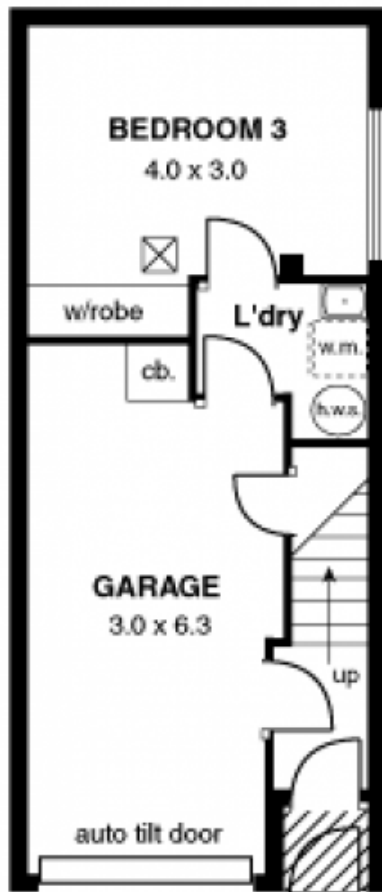

MAGAIN

11 Kings Court ADELAIDE SA

3  2  1 

A GREAT CITY TOWNHOUSE WITH NOTHING LEFT TO DO, EXCEPT ENJOY !!!

This fastidiously maintained property will appeal on many fronts and has

Ground Floor

- Single garage with auto tilt door
- Laundry and extra storage cupboard
- Spacious bedroom / Home office with bir.

First Level

- 2 Spacious bedrooms both with bir
- 2 sparkling bathrooms one as ensuite to main bedroom

Second Level

- Tidy kitchen with stainless steel appliances & dishwasher
- Open plan dining / lounge

Type : Townhouse

Building Size : 141 sqm

View : <https://www.magain.com.au/property/11-kings-court-adelaide-sa/8423058>

[For full version visit the website](https://www.magain.com.au)

<https://www.magain.com.au>
Magain Real Estate

765 Marion Road Ascot Park SA
08 8277 1777

11 Kings Court, Adelaide.

APPROXIMATE ESTIMATED AREA

Ground	25.2
Level 1	47.1
Level 2	41.0
Porch	1.0
Balcony	7.3
Garage	20.0
TOTAL	141.6 sqm. app.

Ground.

Level 1.