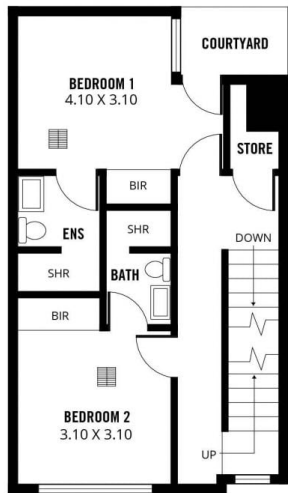

Scale in metres. This drawing is for illustration purposes only. All measurements are approximate and details intended to be relied upon should be independently verified.

Produced by The Fotobase Group