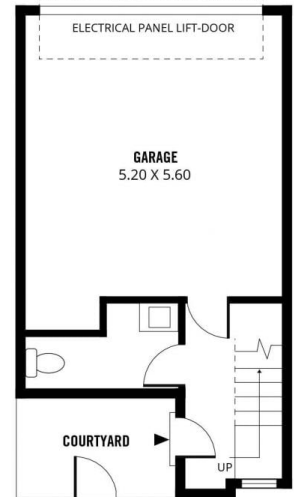

Scale in metres. This drawing is for illustration purposes only. All measurements are approximate and details intended to be relied upon should be independently verified.

Produced by The Fotobase Group