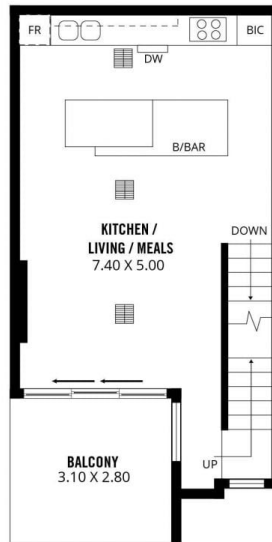

Scale in metres. This drawing is for illustration purposes only. All measurements are approximate and details intended to be relied upon should be independently verified.

Produced by The Fotobase Group