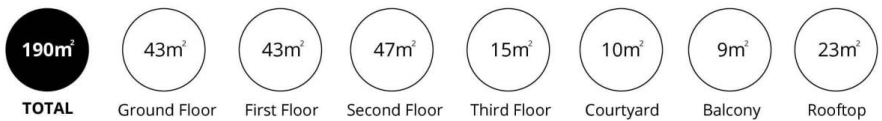

Scale in metres. This drawing is for illustration purposes only. All measurements are approximate and details intended to be relied upon should be independently verified.

Produced by The Fotobase Group