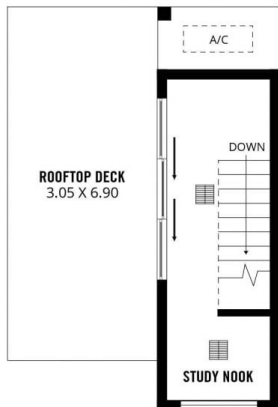

Scale in metres. This drawing is for illustration purposes only. All measurements are approximate and details intended to be relied upon should be independently verified.

Produced by The Fotobase Group