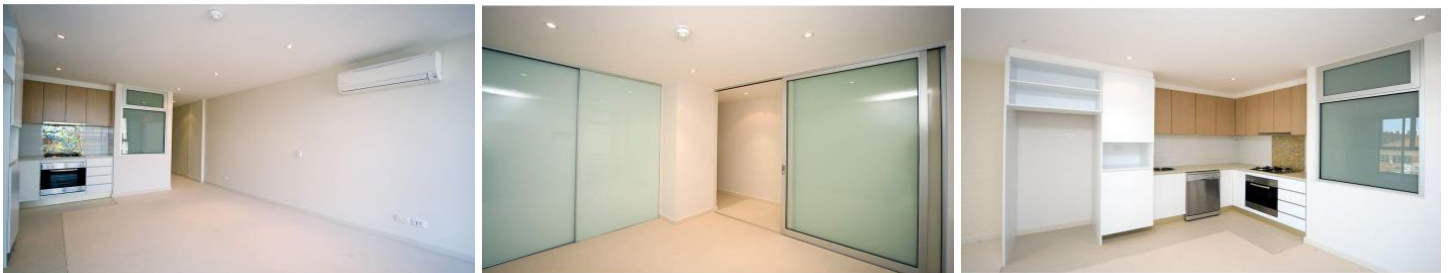

MAGAIN

Unit 209/185 Morphett Street ADELAIDE SA

1  1 

CHIC CITY PAD

This ultra modern apartment has

- 1 Good sized bedroom
- Designer gas kitchen with dishwasher
- Sparkling bathroom
- Open plan lounge / dining
- Internal balcony/ separate laundry
- Reverse cycle air conditioning
- Secure video intercom entrance

Great city pad or investment, close to Central markets, public transport and universities.

Details Andrew Downing 0404882311

Type : Apartment

Building Size : 58 sqm

View : <https://www.magain.com.au/property/unit-209185-morphett-street-adelaide-sa/8423403>