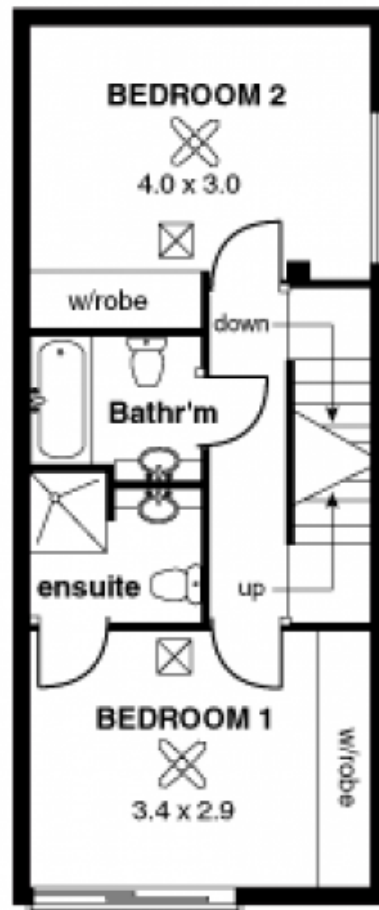

MAGAIN

13 Kings Court ADELAIDE SA

3  2  1 

SUPERB TOWNHOUSE IN POPULAR CITY LOCATION

This Great City Townhouse will appeal on many fronts and has

Ground Floor

- Single garage with auto tilt door
- Laundry and extra storage cupboard
- Spacious bedroom / Home office with bir.

First Level

- 2 Spacious bedrooms both with bir
- 2 bathrooms one as ensuite to main bedroom

Second Level

- Tidy kitchen with stainless steel appliances & dishwasher
- Spacious open plan dining / lounge
- Light and airy with great City views from balcony
- Each level has ducted reverse cycle air conditioning

765 Marion Road Ascot Park SA
08 8277 1777

APPROXIMATE ESTIMATED AREA

Ground	25.2
Level 1	47.1
Level 2	41.0
Porch	1.0
Balcony	7.3
Garage	20.0
TOTAL	141.6 sqm. app.

Ground.

Level 1.

Level 2.