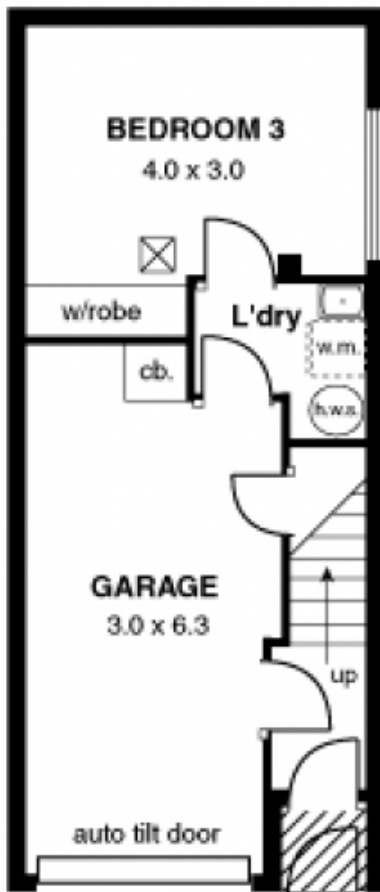

MAGAIN

13 Kings Court ADELAIDE SA

3  2  1 

SUPERB TOWNHOUSE IN POPULAR CITY LOCATION

This Great City Townhouse will appeal on many fronts and has

Ground Floor

- Single garage with auto tilt door
- Laundry and extra storage cupboard
- Spacious bedroom / Home office with bir.

First Level

- 2 Spacious bedrooms both with bir
- 2 bathrooms one as ensuite to main bedroom

Second Level

- Tidy kitchen with stainless steel appliances & dishwasher
- Spacious open plan dining / lounge
- Light and airy with great City views from balcony
- Each level has ducted reverse cycle air conditioning

765 Marion Road Ascot Park SA
08 8277 1777

APPROXIMATE ESTIMATED AREA

Ground	25.2
Level 1	47.1
Level 2	41.0
Porch	1.0
Balcony	7.3
Garage	20.0
TOTAL	141.6 sqm. app.

Ground.

Level 1.

Level 2.