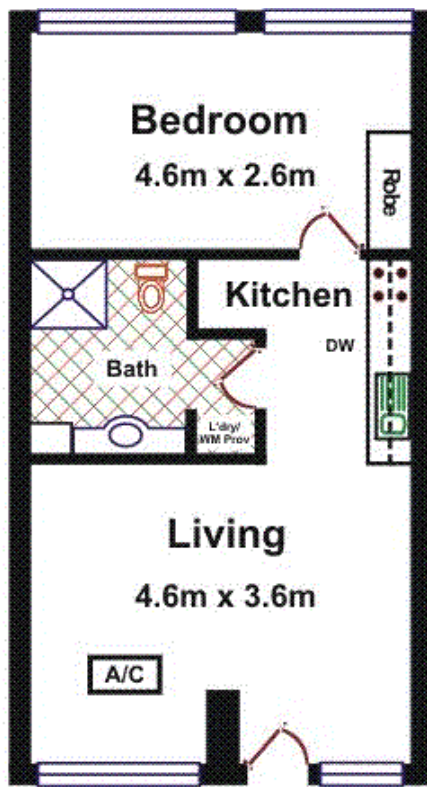

Why you will love this property:

- 1 huge bedroom with queen bed and wardrobe
- Open plan living/dining area
- Kitchen with new stovetop, plenty of cupboard space and dishwasher

[For full version visit the website](https://www.magain.com.au/property/110281-north-terrace-adelaide-sa/8423473)

Area	M <sup>2</sup>
Living	48.0

Please Note: Every care has been taken to verify the correctness of the areas and details used in this leaflet. No warranty or representation is given or made as to the correctness of the information supplied and neither the owners, illustrator nor the Agents can accept responsibility for errors or omissions. The sketch is for illustration purposes only and intending purchasers should satisfy themselves independently regarding sizes, layout and location of the property. Please check with local council that all structures are approved by council.