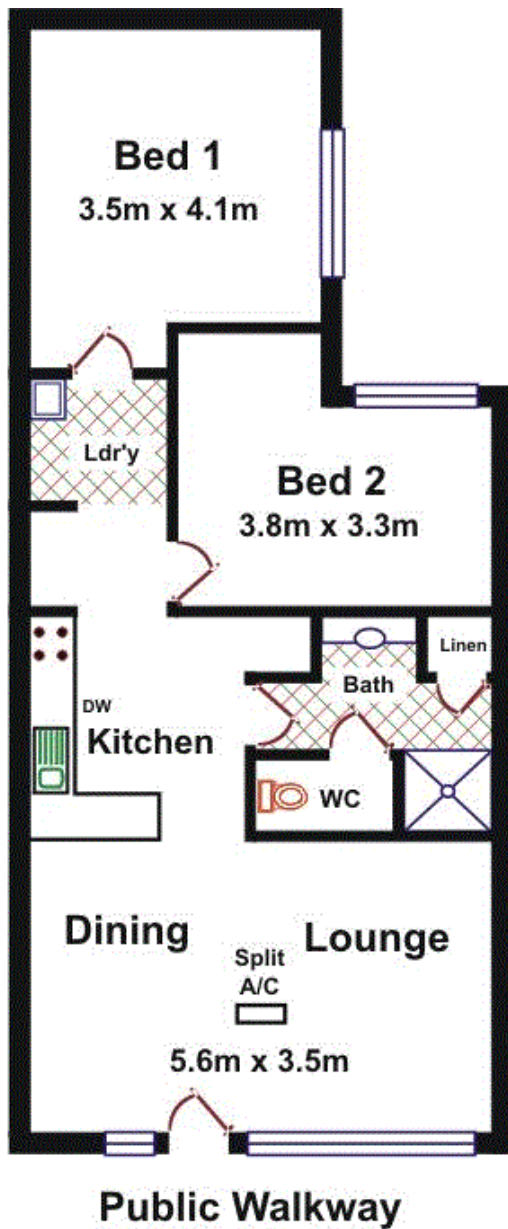

Area	M²
Living	75.03

Please Note: Every care has been taken to verify the correctness of the areas and details used in this leaflet. No warranty or representation is given or made as to the correctness of the information supplied and neither the owners, illustrator nor the Agents can accept responsibility for errors or omissions. The sketch is for illustration purposes only and intending purchasers should satisfy themselves independently regarding sizes, layout and location of the property. Please check with local council that all structures are approved by council.