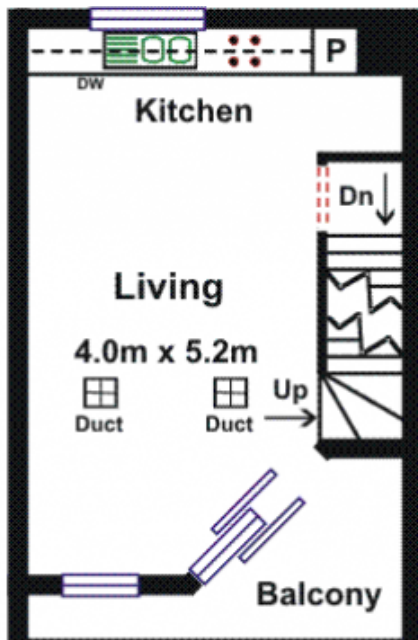

<https://www.magain.com.au>
Magain Real Estate

765 Marion Road Ascot Park SA
08 8277 1777

Second Floor

Third Floor

Area	M ²
Ground Floor	10.97
First Floor	41.31
Second Floor	30.09
Third Floor	11.15
Garage	26.64
Alfresco	13.59
Balcony	6.10
Porch	2.55
Total Approx	142.40

Ground Floor

First Floor

Please Note: Every care has been taken to verify the correctness of the areas and details used in this leaflet. No warranty or representation is given or made as to the correctness of the information supplied and neither the owners, illustrator nor the Agents can accept responsibility for errors or omissions. The sketch is for illustration purposes only and intending purchasers should satisfy themselves independently regarding sizes, layout and location of the property. Please check with local council that all structures are approved by council.