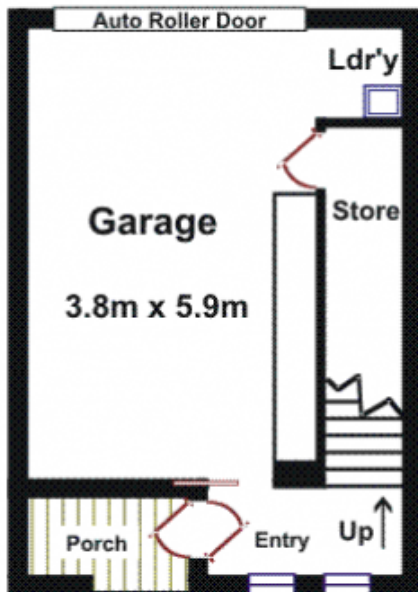

<https://www.magain.com.au>
Magain Real Estate

765 Marion Road Ascot Park SA
08 8277 1777

Second Floor

Third Floor

Area	M ²
Ground Floor	10.97
First Floor	41.31
Second Floor	30.09
Third Floor	11.15
Garage	26.64
Alfresco	13.59
Balcony	6.10
Porch	2.55
Total Approx	142.40

Ground Floor

First Floor

Please Note: Every care has been taken to verify the correctness of the areas and details used in this leaflet. No warranty or representation is given or made as to the correctness of the information supplied and neither the owners, illustrator nor the Agents can accept responsibility for errors or omissions. The sketch is for illustration purposes only and intending purchasers should satisfy themselves independently regarding sizes, layout and location of the property. Please check with local council that all structures are approved by council.