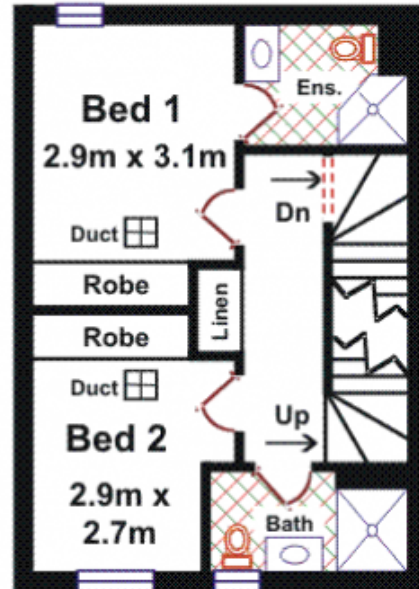

<https://www.magain.com.au>
Magain Real Estate

765 Marion Road Ascot Park SA
08 8277 1777

Second Floor

Third Floor

Area	M ²
Ground Floor	10.97
First Floor	41.31
Second Floor	30.09
Third Floor	11.15
Garage	26.64
Alfresco	13.59
Balcony	6.10
Porch	2.55
Total Approx	142.40

Ground Floor

First Floor

Please Note: Every care has been taken to verify the correctness of the areas and details used in this leaflet. No warranty or representation is given or made as to the correctness of the information supplied and neither the owners, illustrator nor the Agents can accept responsibility for errors or omissions. The sketch is for illustration purposes only and intending purchasers should satisfy themselves independently regarding sizes, layout and location of the property. Please check with local council that all structures are approved by council.