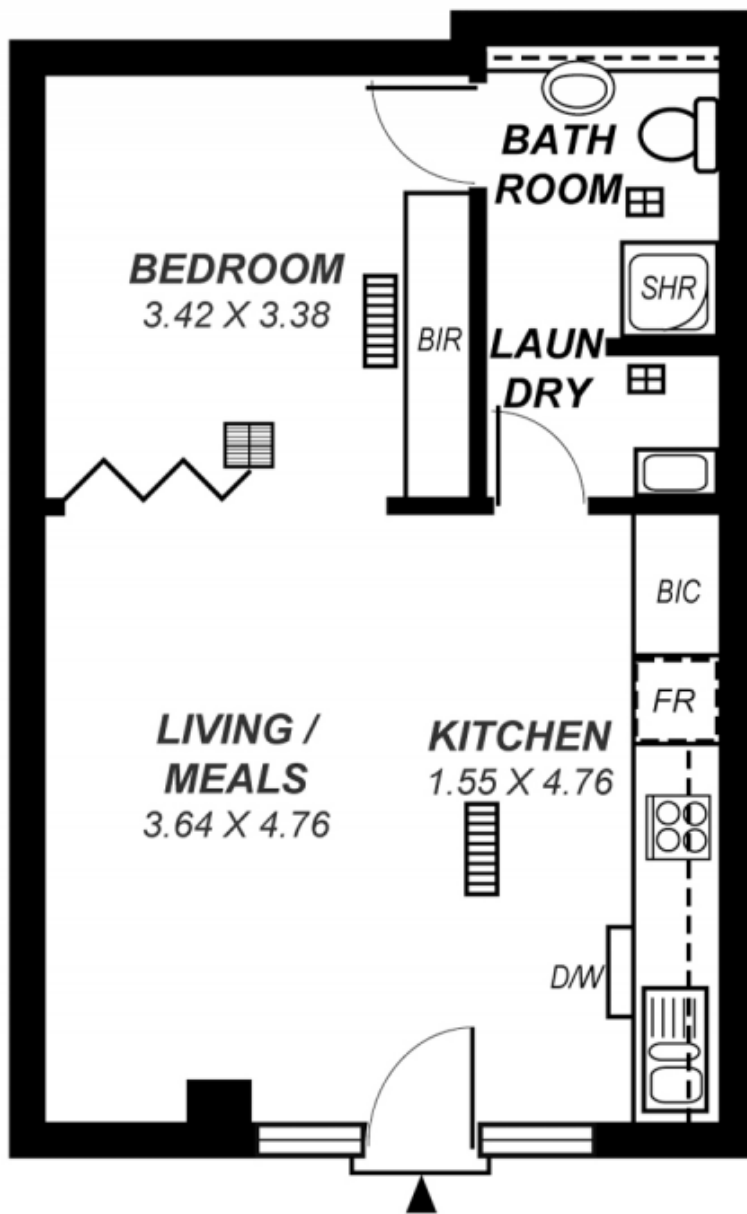

*This drawing is for illustration purposes only .
All measurements are approximate and details intended
to be relied upon should be independently verified.*