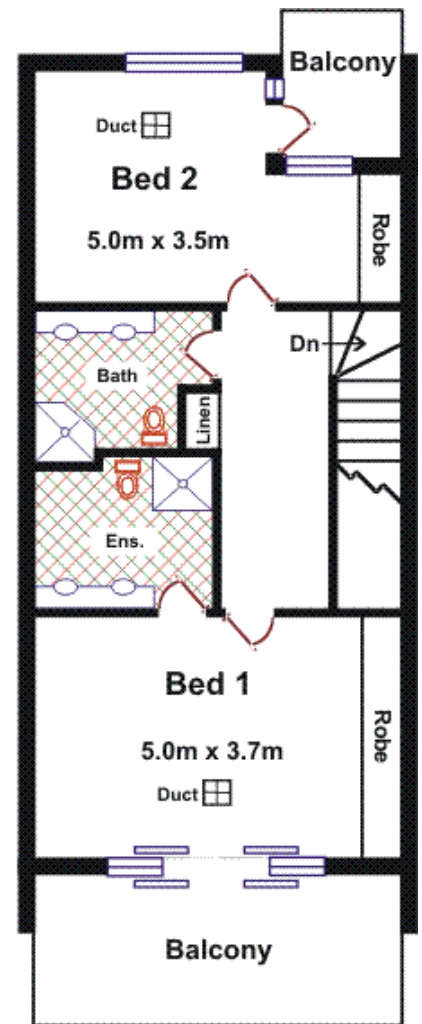

The Why To Buy:-

[For full version visit the website](https://www.magain.com.au/property/17-southcott-walk-adelaide-sa/8423702)

**Type** : Townhouse  
**Building Size** : 265 sqm  
**View** : <https://www.magain.com.au/property/17-southcott-walk-adelaide-sa/8423702>

**Ground Floor**

**First Floor**

**Second Floor**

Area	M <sup>2</sup>
Ground Floor	40.56
First Floor	76.31
Second Floor	73.87
Garage	36.95
Balcony	37.95
<b>Total Approx</b>	<b>265.64</b>

Please Note: Every care has been taken to verify the correctness of the areas and details used in this leaflet. No warranty or representation is given or made as to the correctness of the information supplied and neither the owners, illustrator nor the Agents can accept responsibility for errors or omissions. The sketch is for illustration purposes only and intending purchasers should satisfy themselves independently regarding sizes, layout and location of the property. Please check with local council that all structures are approved by council.