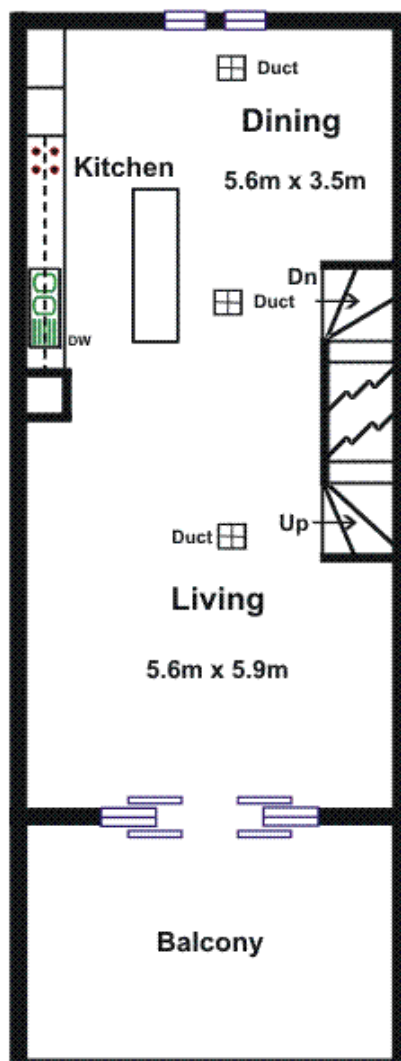

The Why To Buy:-

[For full version visit the website](https://www.magain.com.au/property/17-southcott-walk-adelaide-sa/8423702)

**Type** : Townhouse  
**Building Size** : 265 sqm  
**View** : <https://www.magain.com.au/property/17-southcott-walk-adelaide-sa/8423702>

**Ground Floor**

**First Floor**

**Second Floor**

Area	M <sup>2</sup>
Ground Floor	40.56
First Floor	76.31
Second Floor	73.87
Garage	36.95
Balcony	37.95
<b>Total Approx</b>	<b>265.64</b>

Please Note: Every care has been taken to verify the correctness of the areas and details used in this leaflet. No warranty or representation is given or made as to the correctness of the information supplied and neither the owners, illustrator nor the Agents can accept responsibility for errors or omissions. The sketch is for illustration purposes only and intending purchasers should satisfy themselves independently regarding sizes, layout and location of the property. Please check with local council that all structures are approved by council.