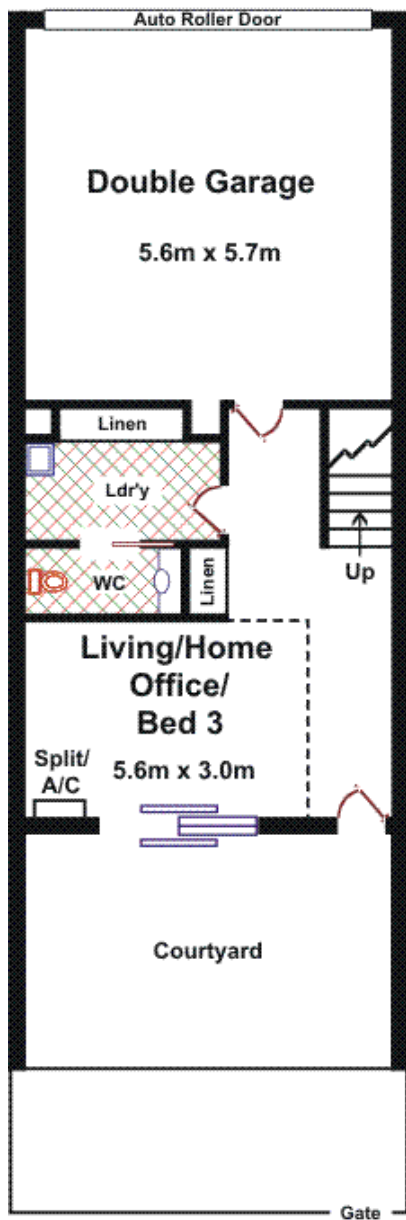

# MAGAIN

17 Southcott Walk ADELAIDE SA

2 🛏 2 🚿 2 🚗

Sanctuary On Southcott!

Welcome to one of Adelaide's most sought after living environments with manicured gardens, pristine paved walk ways and individual secure gated entrances and an enviable cosmopolitan location to match, this is Southcott!

The Why To Buy:-

[For full version visit the website](https://www.magain.com.au/property/17-southcott-walk-adelaide-sa/8423702)

**Type** : Townhouse  
**Building Size** : 265 sqm  
**View** : <https://www.magain.com.au/property/17-southcott-walk-adelaide-sa/8423702>