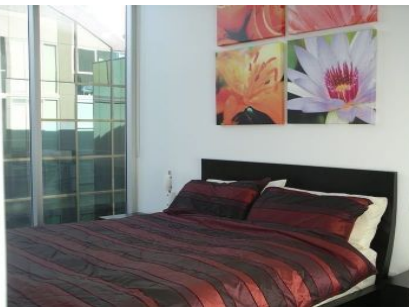

MAGAIN

504/211 Grenfell Street ADELAIDE SA

1  1  1 

Wake up to stunning views of Adelaide Hills.

This fully furnished one bedroom apartment is a stylish modern fully furnished apartment. Features it's own inbuilt coffee machine!! Sit back at breakfast and marvel the changing light on the hills from breakfast to sunset. Truly a romantic apartment.