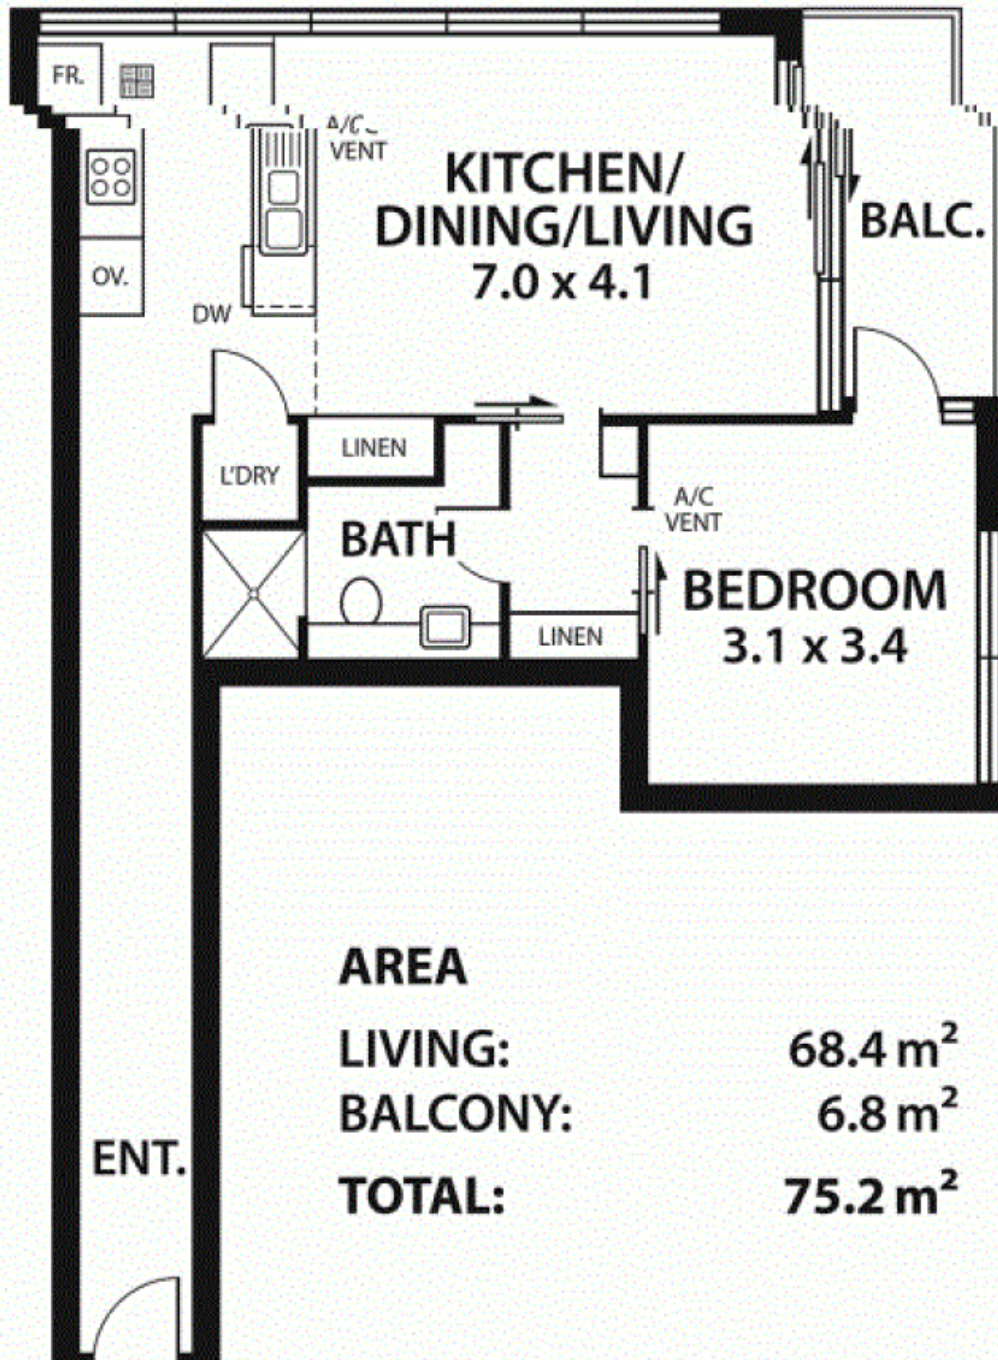

MAGAIN

504/211 Grenfell Street ADELAIDE SA

1  1  1 

Wake up to stunning views of Adelaide Hills.

This fully furnished one bedroom apartment is a stylish modern fully furnished apartment. Features it's own inbuilt coffee machine!! Sit back at breakfast and marvel the changing light on the hills from breakfast to sunset. Truly a romantic apartment.

[For full version visit the website](https://www.magain.com.au/property/504211-grenfell-street-adelaide-sa/8423742)

Type : Apartment

View : <https://www.magain.com.au/property/504211-grenfell-street-adelaide-sa/8423742>

This floorplan is for illustration purposes only and all measurements are approximate. Any information that is intended to be relied upon should be independently verified. Neither the agent or the illustrators take any responsibility for any omission, wrongful inclusion or typographical error which may occur in this drawing as it is intended as an artist's impression only. While every endeavor has been made to verify the correct details in this floor plan, neither the agent, vendor, nor illustrators accept any responsibility for any error or omission.