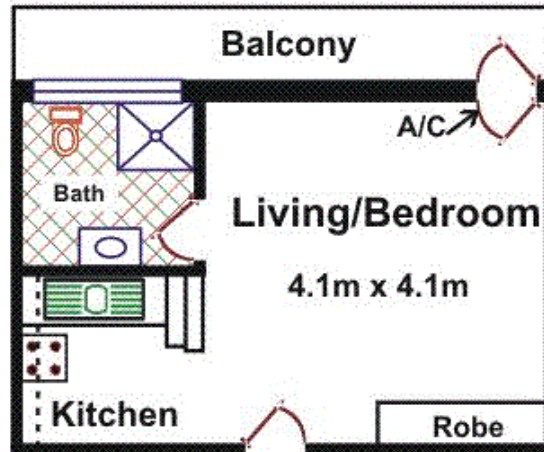

Area	M²
Living	29.65
Balcony	5.96
Total Approx	35.61

Please Note: Every care has been taken to verify the correctness of the areas and details used in this leaflet. No warranty or representation is given or made as to the correctness of the information supplied and neither the owners, illustrator nor the Agents can accept responsibility for errors or omissions. The sketch is for illustration purposes only and intending purchasers should satisfy themselves independently regarding sizes, layout and location of the property. Please check with local council that all structures are approved by council.