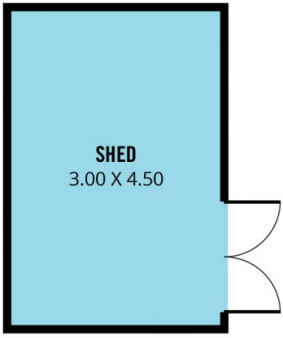

[For full version visit the website](https://www.magain.com.au/property/1-bikila-court-morphett-vale-sa/8424061)

4  2  1 

**Type** : House  
**Price** : \$ 670,000  
**Building Size** : 160 sqm  
**Land Size** : 582 sqm  
**View** : <https://www.magain.com.au/property/1-bikila-court-morphett-vale-sa/8424061>

**Travis Denham**  
08 8398 1494

Scale in metres. This drawing is for illustration purposes only. All measurements are approximate and details intended to be relied upon should be independently verified.