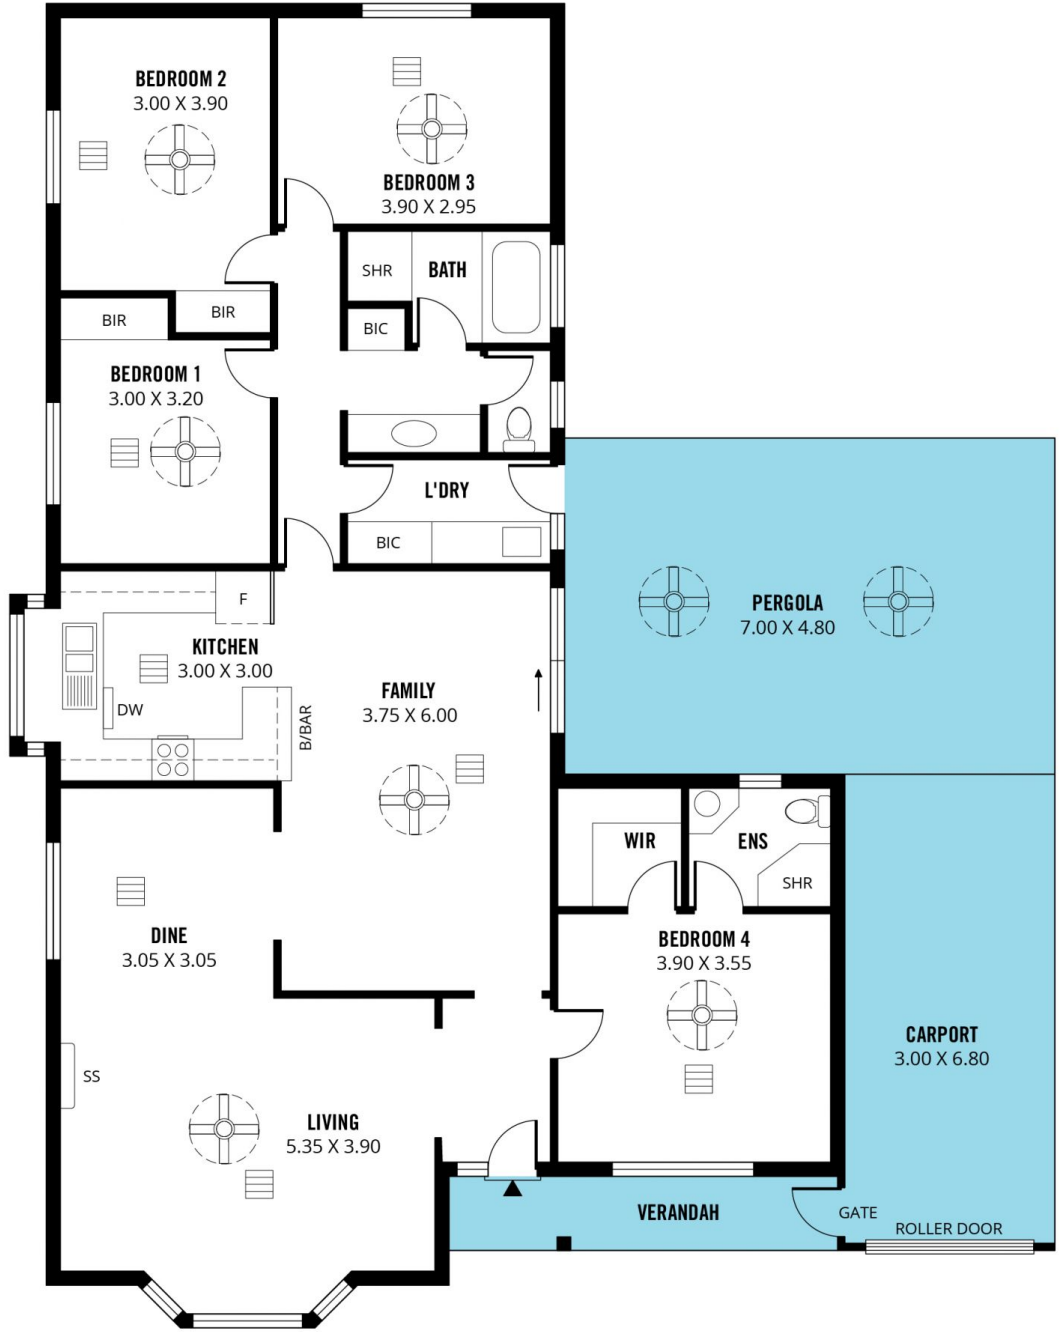

## 1 Bikila Court Morphett Vale SA

Chanelle Zadey and Travis Denham welcome to the market this lovely family home located at 1 Bikila Court, Morphett Vale.

Situated in the highly accommodating suburb of Morphett Vale, this amazing four-bedroom home could be made your own. Offering a spacious and versatile floorplan, complete with open plan living and dining, an outdoor entertainment space and secure parking this home simply presents as the perfect opportunity for your growing family.

To the left of entry, we are greeted by the open plan family and dining, offering an abundance of space as well as easy access to the outdoor entertainment area, this space is simply perfect for entertaining extended family and friends.

[For full version visit the website](https://www.magain.com.au/property/1-bikila-court-morphett-vale-sa/8424061)

4  2  1 

**Type** : House  
**Price** : \$ 670,000  
**Building Size** : 160 sqm  
**Land Size** : 582 sqm  
**View** : <https://www.magain.com.au/property/1-bikila-court-morphett-vale-sa/8424061>

**Travis Denham**  
08 8398 1494

Scale in metres. This drawing is for illustration purposes only. All measurements are approximate and details intended to be relied upon should be independently verified.