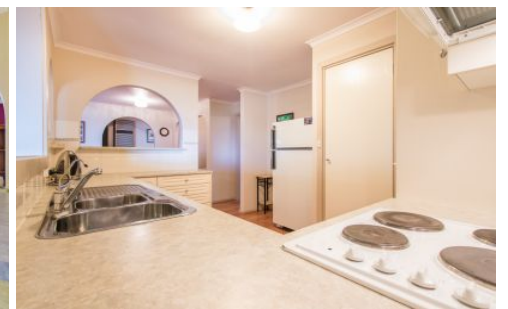

MAGAIN

7 Inali Court HALLETT COVE SA

4 2 3

Contact Travis Denham or Craig Thomson for viewing times.

This fantastic family home is situated on a generous allotment of approximately 732sqm, ideally set on a quiet cul-de-sac street in a friendly neighbourhood. Conveniently located close to amenities including shops, quality schools, parks, public transport, beautiful beaches and more. The home is complete with multiple updates and additions throughout, making it an absolute must see for growing families and those seeking somewhere truly special to call home.

The updated kitchen features quality appliances including electric cook-top, wall oven, dishwasher, pura tap and

[For full version visit the website](https://www.magain.com.au/property/7-inali-court-hallett-cove-sa/8424170)

Type : House
Building Size : 23 sqm
Land Size : 732 sqm
View : <https://www.magain.com.au/property/7-inali-court-hallett-cove-sa/8424170>