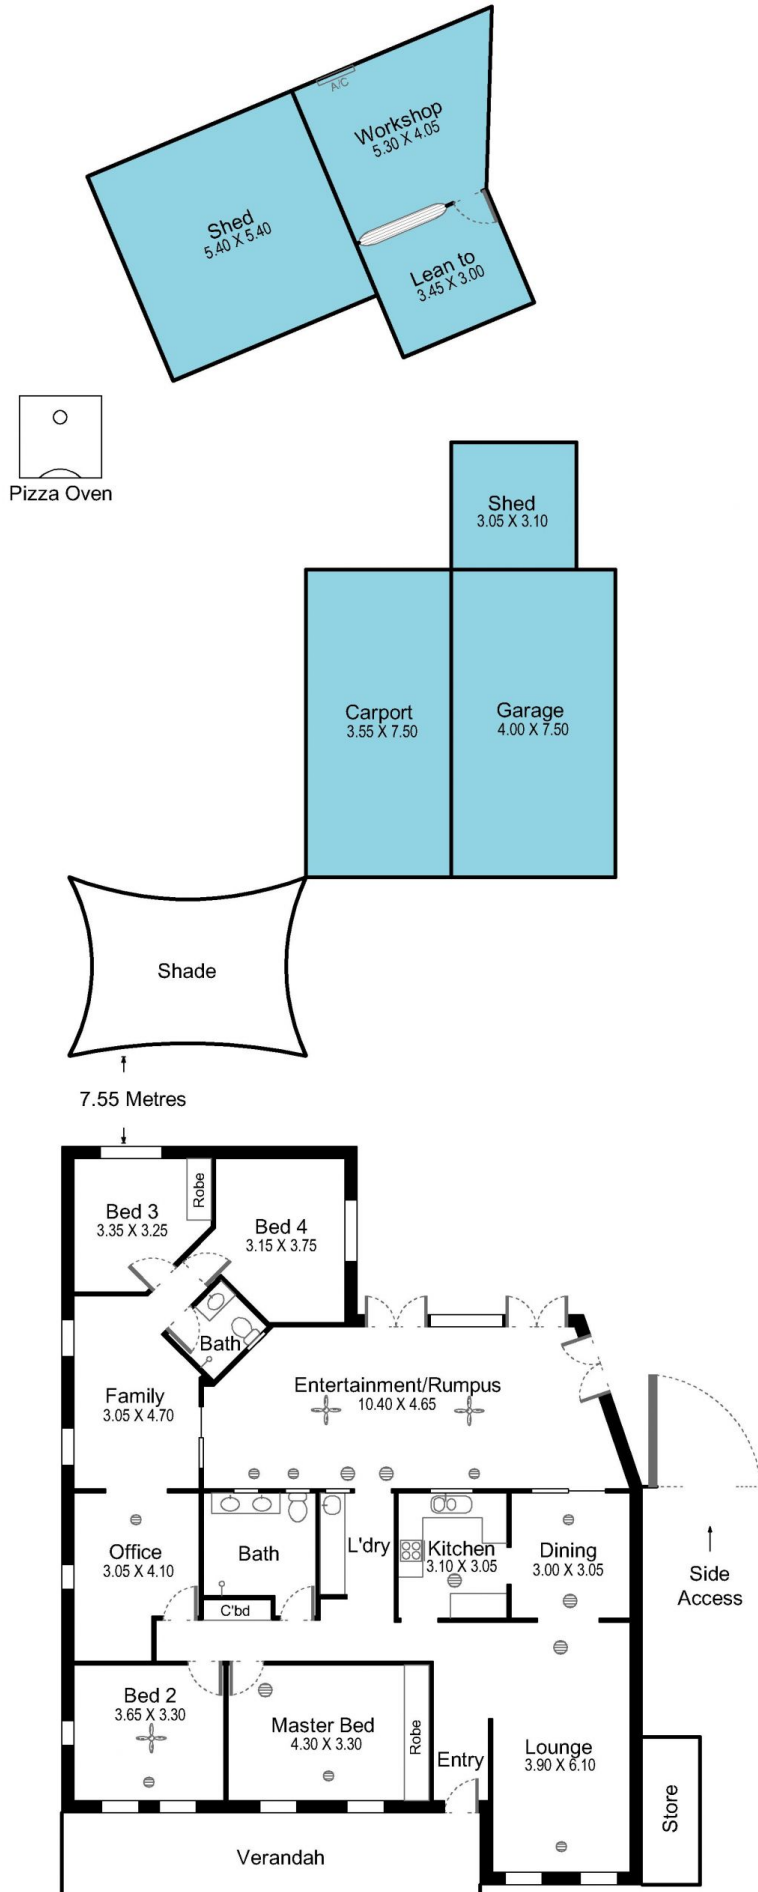

36 Deepdene Crescent O'Halloran Hill, South Australia

Picture intended as a reference only. Any specific measurements required should be obtained by an independent surveyor.