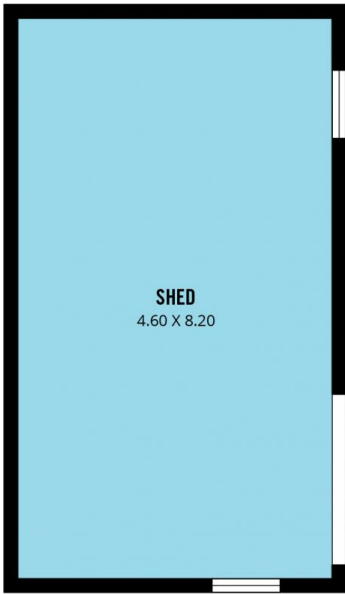

MAGAIN

12 Archer Road MORPHETT VALE SA

4  1  1 

Type : House
Building Size : 14 sqm
Land Size : 690 sqm
View : <https://www.magain.com.au/property/12-archer-road-morphett-vale-sa/8424286>

Travis Denham
08 8398 1494

Scale in metres. This drawing is for illustration purposes only. All measurements are approximate and details intended to be relied upon should be independently verified.

Produced by **The Fotobase Group**