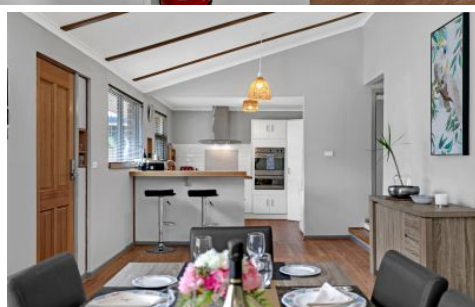

MAGAIN

170 Wheatsheaf Road MORPHETT VALE SA

3  1  1 

Located in the desirable suburb of Morphett Vale is this delightful, three bedroom home. Positioned on a 693 sqm (approx.) block & featuring a spacious and functional floorplan, a modern and trendy theme, well-sized bedrooms plus an additional rumpus room and positioned in an exceptionally convenient location, first home buyers, and savvy investors alike cannot afford to miss out on this home.

As you enter the home, you are greeted with the charming open plan, kitchen, living & dining area. The kitchen in particular will suit those with modern taste, featuring stunning pendant lighting, modern white cabinetry, beautiful timber benchtop, quality stainless-steel appliances including a gas cooktop and dishwasher as well as ample