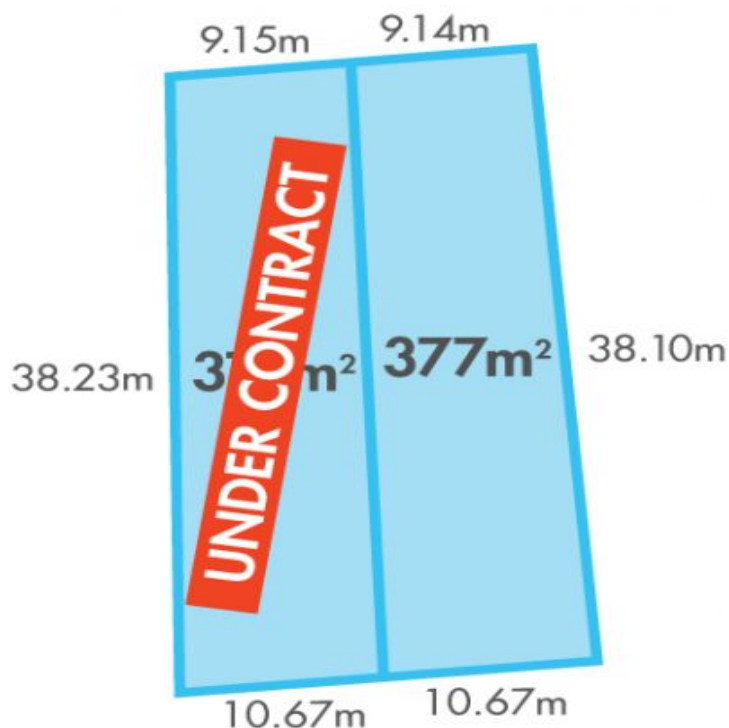

MAGAIN

18 & 18a Playford Drive, Morphett Vale