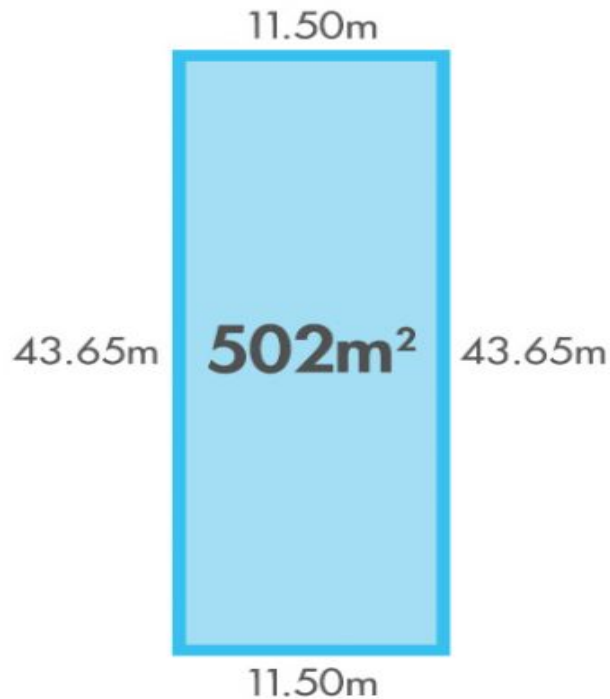

MAGAIN

15 Blaby Road, Morphett Vale