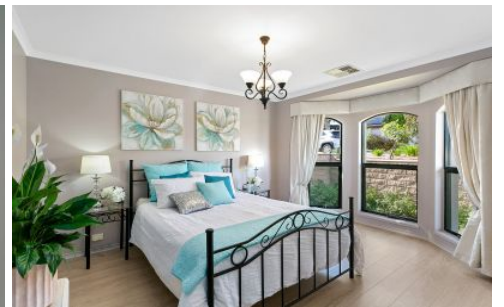

MAGAIN

22 Islington Drive Sheidow Park SA

3 2 2

Travis Denham & Chanelle Zadey are excited to present to the market, this beautiful property, located at 22 Islington Drive, Sheidow Park.

This gorgeous home centred in the appealing suburb of Sheidow Park is hard to miss. Surrounded by many other quality homes, is this pristine, three bedroom, two bathroom home. Offering a spacious, open plan living area that leads into an extensive outdoor area - this makes it the perfect home for entertaining. This house has so much to love, packed with charming designs and desirable elements.