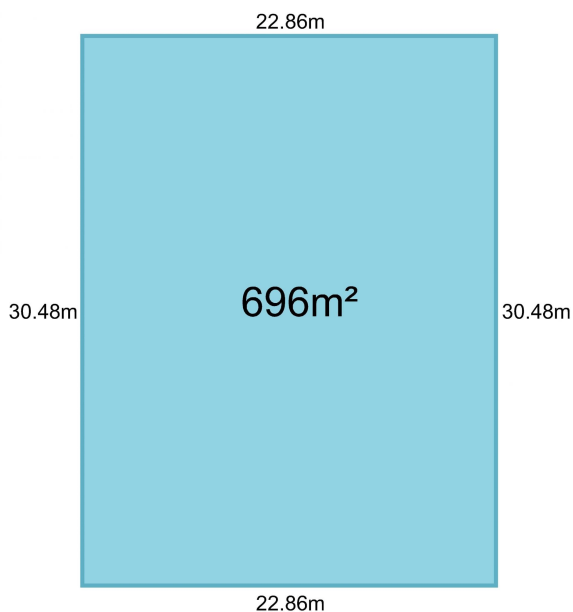

MAGAIN

10 Baanga Road Morphett Vale, South Australia

BAANGA ROAD

10 Baanga Road MORPHETT VALE SA

Contact Craig Thomson or Sheridan Anthony for viewing times.

Ideally situated in a great, family friendly location this fantastic property of 696sqm is perfect for those looking for their next development opportunity. An ideal area to build that offers easy access to amenities including shops, quality schools, public transport, parks, access to the southern expressway and more.

Don't miss out on this fantastic opportunity, contact Craig or Sheridan for more information.

3 1

Type : House

Land Size : 696 sqm

View : <https://www.magain.com.au/property/10-baanga-road-morphett-vale-sa/8425579>