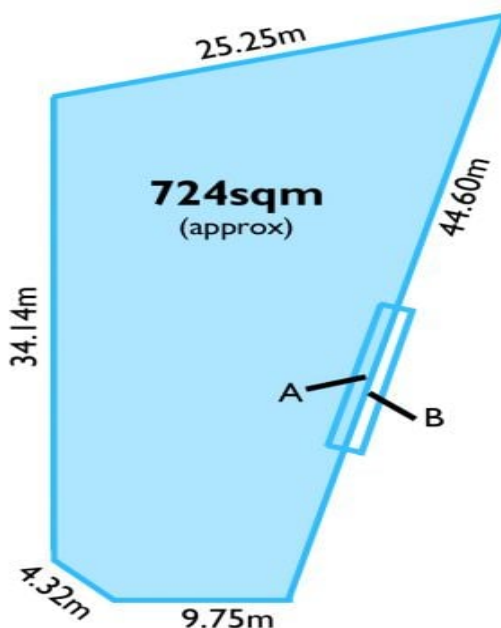

MAGAIN

115 Hendrie Street, Morphettville

115 Hendrie Street MORPHETTVILLE SA

3 1

Please contact Josh Morrison for more details.

A fantastic opportunity to secure a beautiful 724sqm flat corner block to invest or redevelop into your new dream home, with the added benefit of front and side access .(stcc)

Type : House
Building Size : 9 sqm
Land Size : 712 sqm
View : <https://www.magain.com.au/property/115-hendrie-street-morphettville-sa/8425599>

Zoned Marion Council Residential R16.

The site currently comprises a three bedroom home in average condition.