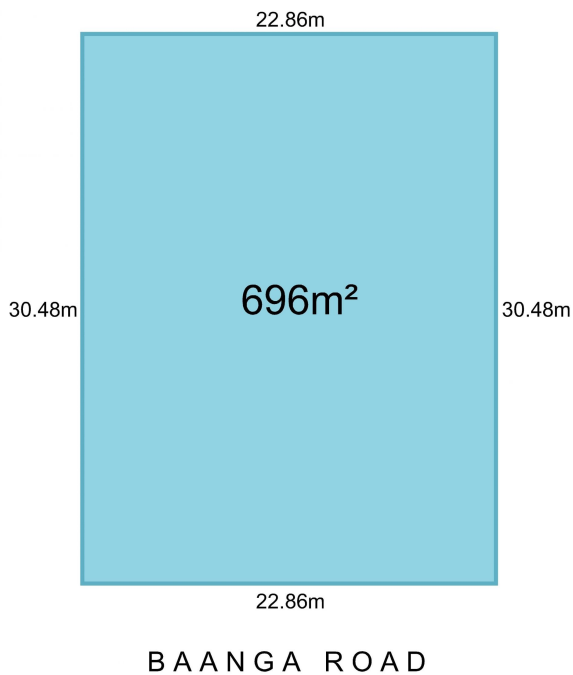

MAGAIN

10 Baanga Road Morphett Vale, South Australia

10B Baanga Road MORPHETT VALE SA

Sold off market!

Type : Land
Price : $ 166,000
Land Size : 348 sqm
View : <https://www.magain.com.au/property/10b-baanga-road-morphett-vale-sa/8426062>