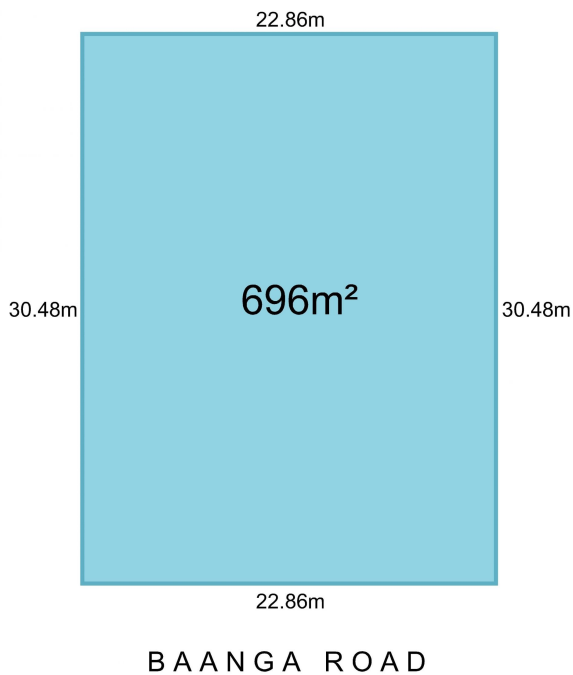

MAGAIN

10 Baanga Road Morphett Vale, South Australia

10A Baanga Road MORPHETT VALE SA

Sold off market!

Type : Land
Price : $ 167,000
Land Size : 348 sqm
View : <https://www.magain.com.au/property/10a-baanga-road-morphett-vale-sa/8426065>