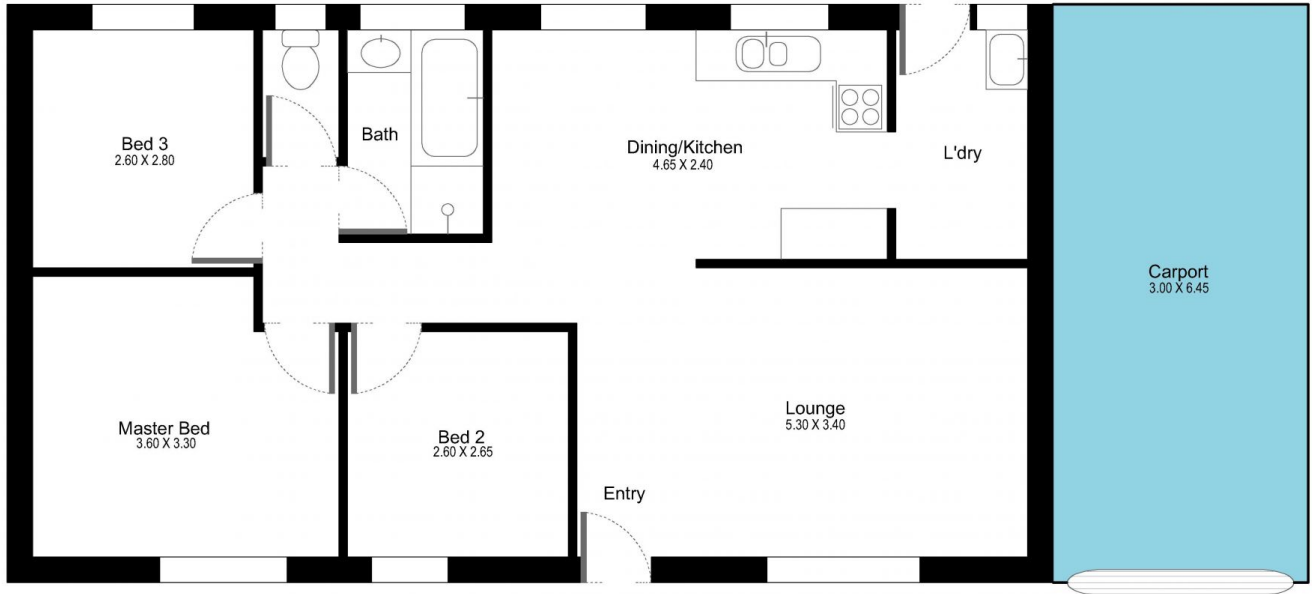

7 Concord Drive Old Reynella, South Australia