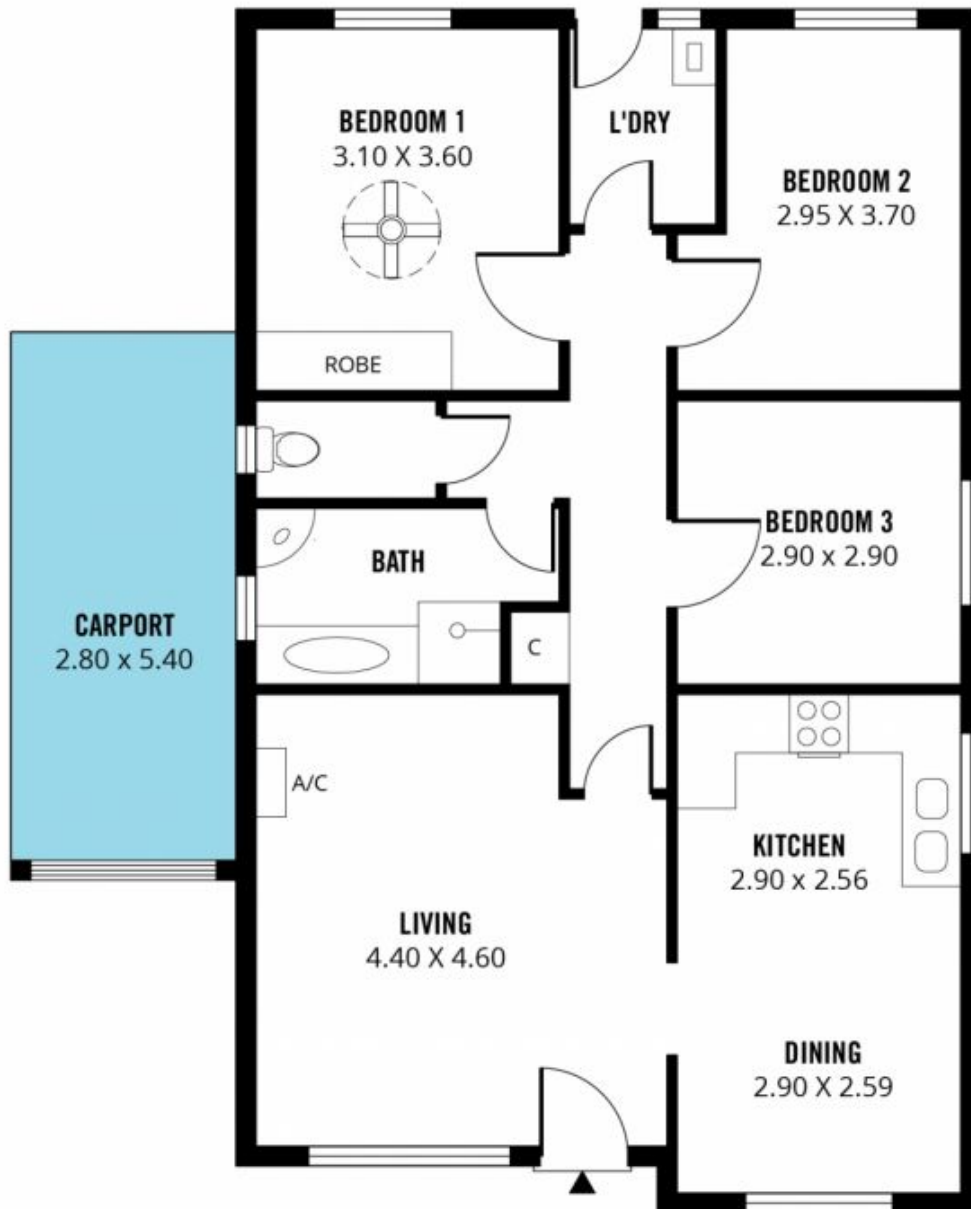

Scale in metres. This drawing is for illustration purposes only. All measurements are approximate and details intended to be relied upon should be independently verified.

The Fotobase Group