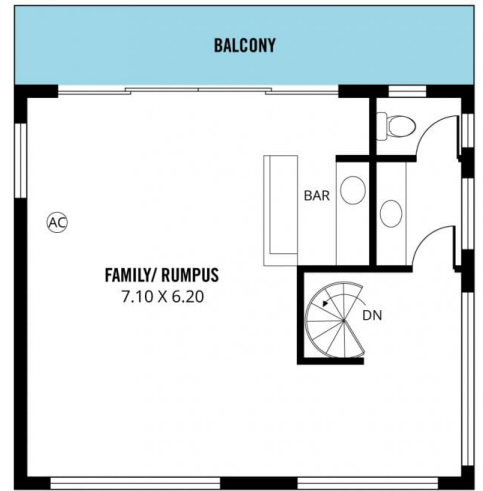

SECOND LEVEL