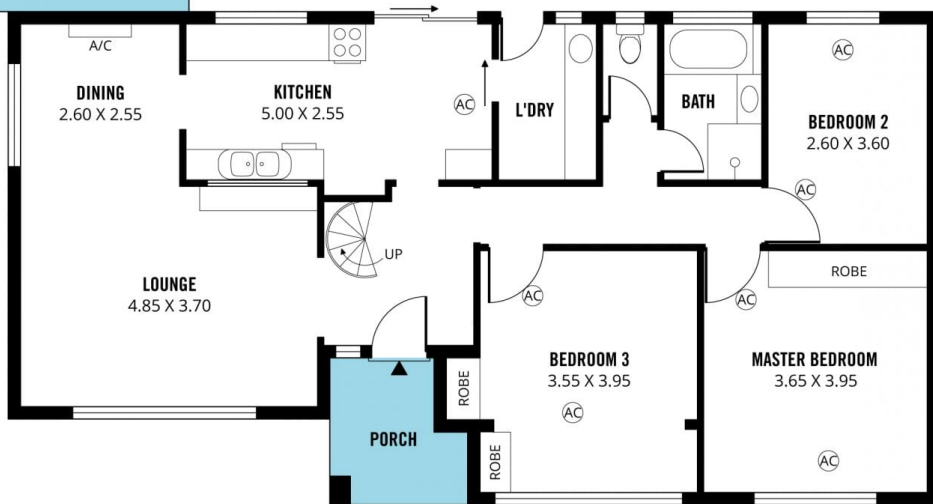

GROUND LEVEL

Scale in metres. This drawing is for illustration purposes only. All measurements are approximate and details intended to be relied upon should be independently verified.

Produced by **The Fotobase Group**